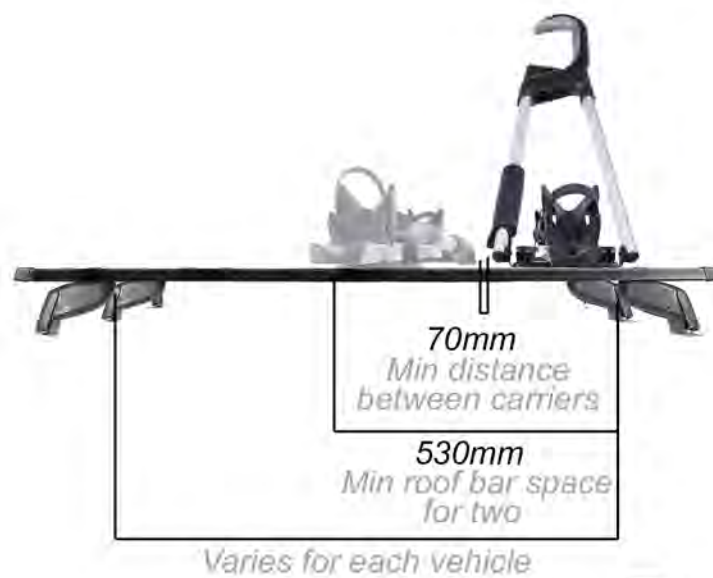

1170mm Max wheel base

1180mm Total length

67mm Wheel tray width

230mm Max width

600mm Max upright height

25mm

100mm

700mm

240mm Front over hang

200mm Rear Over hang

Make - ATERA

Model - GIRO AF

Mount - Roof mount

Type - Frame holder

Colour / finish - Silver / black

Weight - 2.9kg

Fits bars up to - 32mm W x 22mm D

Compatible downtube dimensions - Oval up to 80mm w x 100mm d

T-track - Yes, supplied with T-track bolts

Fits steel bars - Yes supplied with U-bolts

Fits tyres up to - 3" wide (Longer wheel strap available for 4" wheels)

Length of wheel straps - 230mm

Available accessories - XL wheel strap for 4" tyres, identical locks 4, 6 or 8 packs

Length of guarantee - 3 years

Important information - Top and tail when fitting to use less space