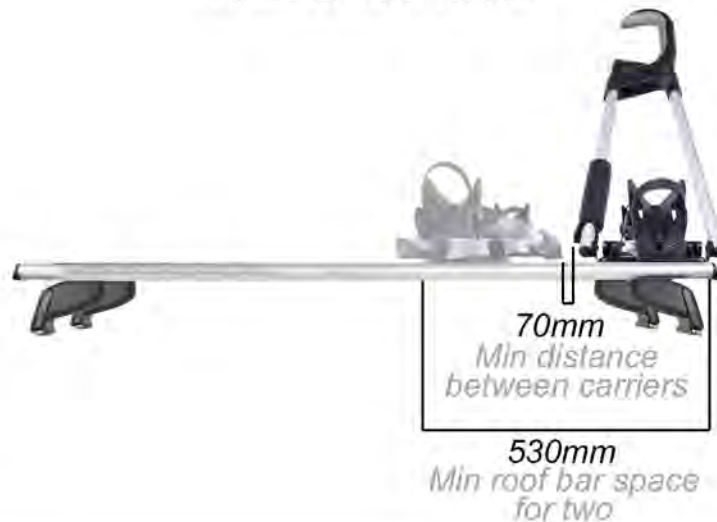

1170mm Max wheel base

1180mm Total length

67mm Wheel tray width

230mm Max width

600mm Max upright height

25mm

100mm

700mm

240mm Front over hang

200mm Rear Over hang

Make - ATERA

Model - GIRO AF

Mount - Roof mount

Type - Frame holder

Colour / finish - Silver / black

Weight - 2.9kg

Fits bars up to - 32mm W x 22mm D

Compatible downtube dimensions - Oval up to 80mm w x 100mm d

T-track - Yes, supplied with T-track bolts

Fits steel bars - Yes supplied with U-bolts

Fits tyres up to - 3" wide (Longer wheel strap available for 4" wheels)

Length of wheel straps - 230mm

Available accessories - XL wheel strap for 4" tyres, identical locks 4, 6 or 8 packs

Length of guarantee - 3 years

Important information - Top and tail when fitting to use less space