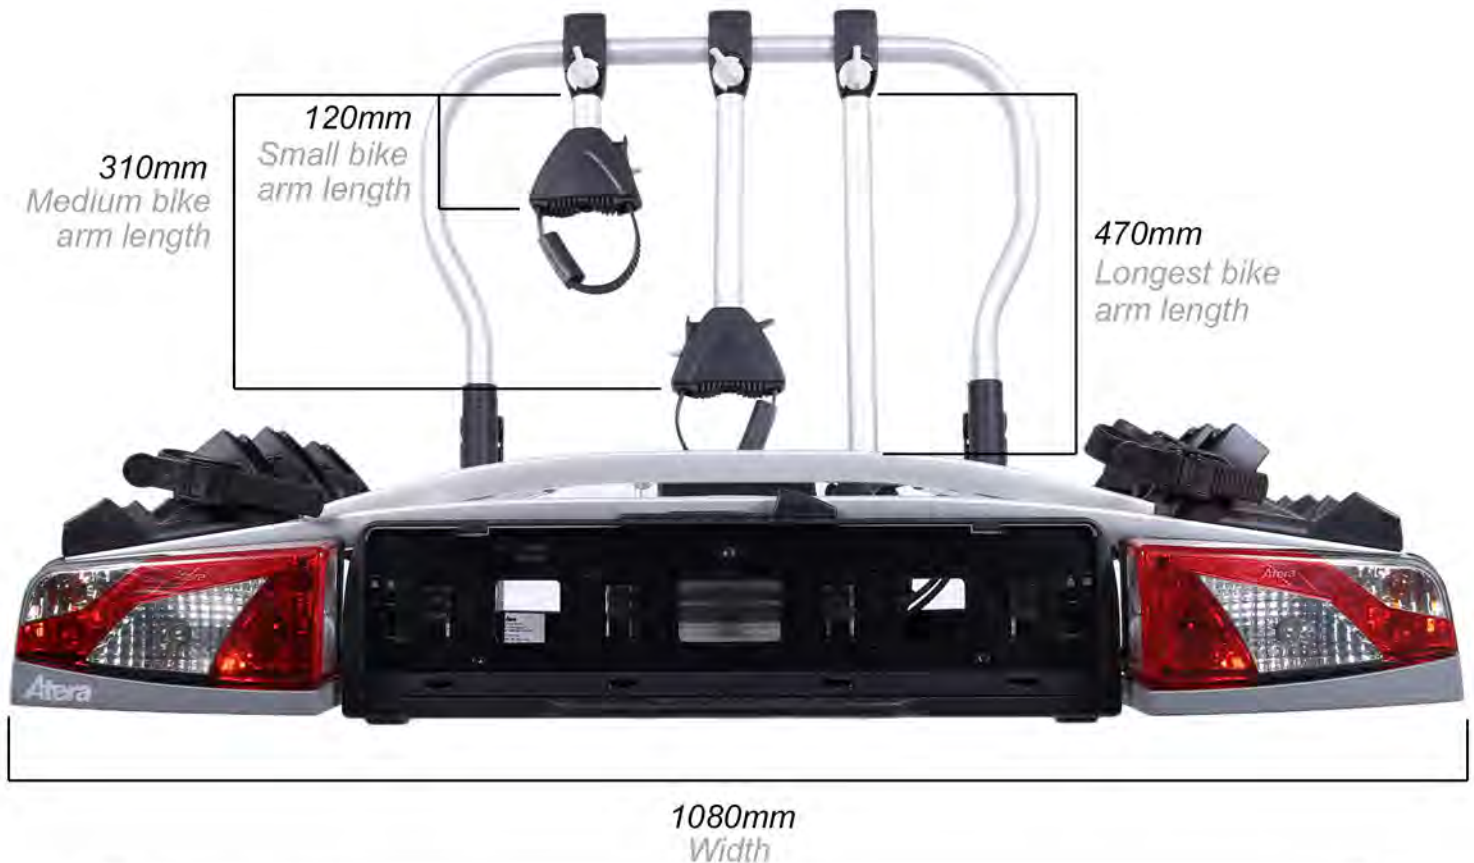

670mm  
Distance from centre of tow ball

990mm  
Max distance from centre of tow ball

350mm  
Height from the centre  
of the tow ball

1080mm  
Width folded

680mm  
Depth folded

260mm  
Height  
folded

**Make - Atera**  
**Model - STRADA Evo3**  
**Type - Tow ball mount**  
**Colour / finish - Silver**  
**Weight- 19.8kg**  
**Max load weight - 66kg (DO NOT EXCEED vehicle nose weight)**  
**Max bike weight - 30kg**  
**Tilt or slide - Slides away from vehicle**  
**Max number of bikes - 3 (4th bike adapter available)**  
**Fits bolt on tow balls - Yes**  
**Fits swan neck or detachable tow balls - Yes**  
**Max wheelbase - 1250mm**  
**Length of wheel straps - 230mm**  
**Bike to carrier lock - Yes**  
**Carrier to vehicle lock - Yes**  
**Integral lighting board - Yes**  
**Fits with spare wheel - No**  
**Possible to tow when in use - No**  
**Available accessories - 4th bike adapter, Drive up rail, 13-7 pin adapter, 300mm straps for semi fat tyres, XL straps for 4" tyres**  
**Length of guarantee - 3 years**  
**Important information - The maximum permitted load you can carry is also determined by your nose weight; you will need to check you don't exceed this before using any tow ball mounted bike carrier.**