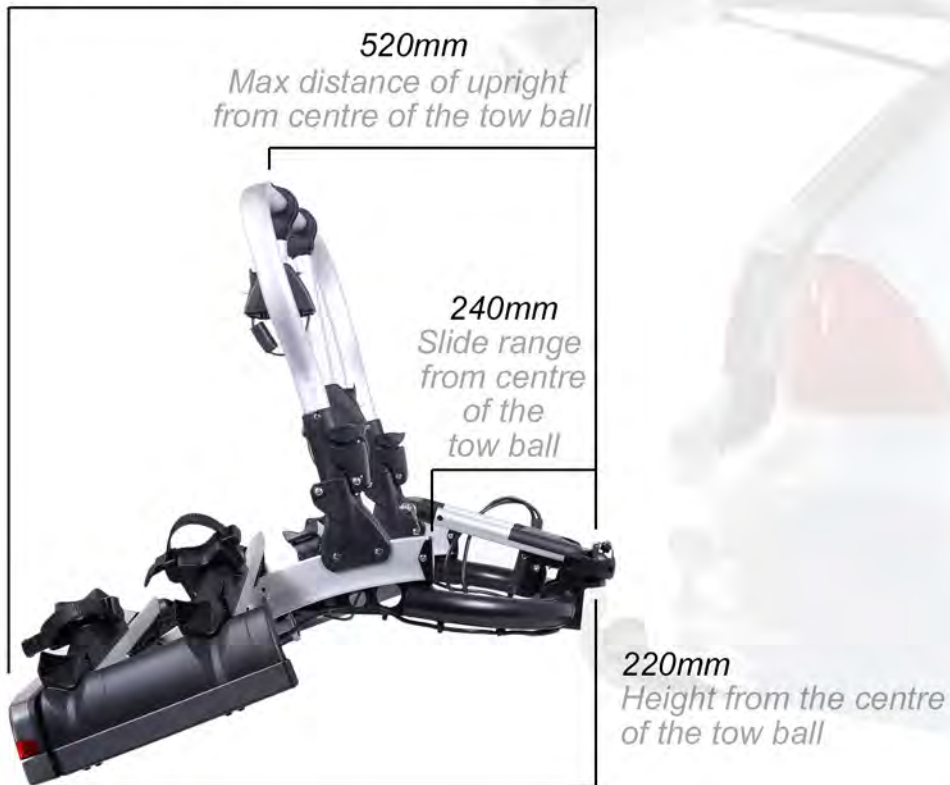

STRADA VARIO 2 Technical specifications

640mm
Width folded

660mm
Depth folded

420mm
Height folded

Make - Atera

Model - STRADA Vario2

Type - Tow ball mount

Colour / finish - Silver

Weight- 17.2kg

Max load weight - 60kg (DO NOT EXCEED vehicle nose weight)

Tilt or slide - Slides away from vehicle

Max number of bikes - 2

Fits bolt on tow balls - Yes

Fits swan neck or detachable tow balls - Yes

Max wheelbase - 1250mm

Length of wheel straps - 215mm

Bike to carrier lock - Yes

Carrier to vehicle lock - Yes

Integral lighting board - Yes

Fits with spare wheel - No

Possible to tow when in use - No

Available accessories - Storage bag, Drive up rail, 13-7 pin adapter,