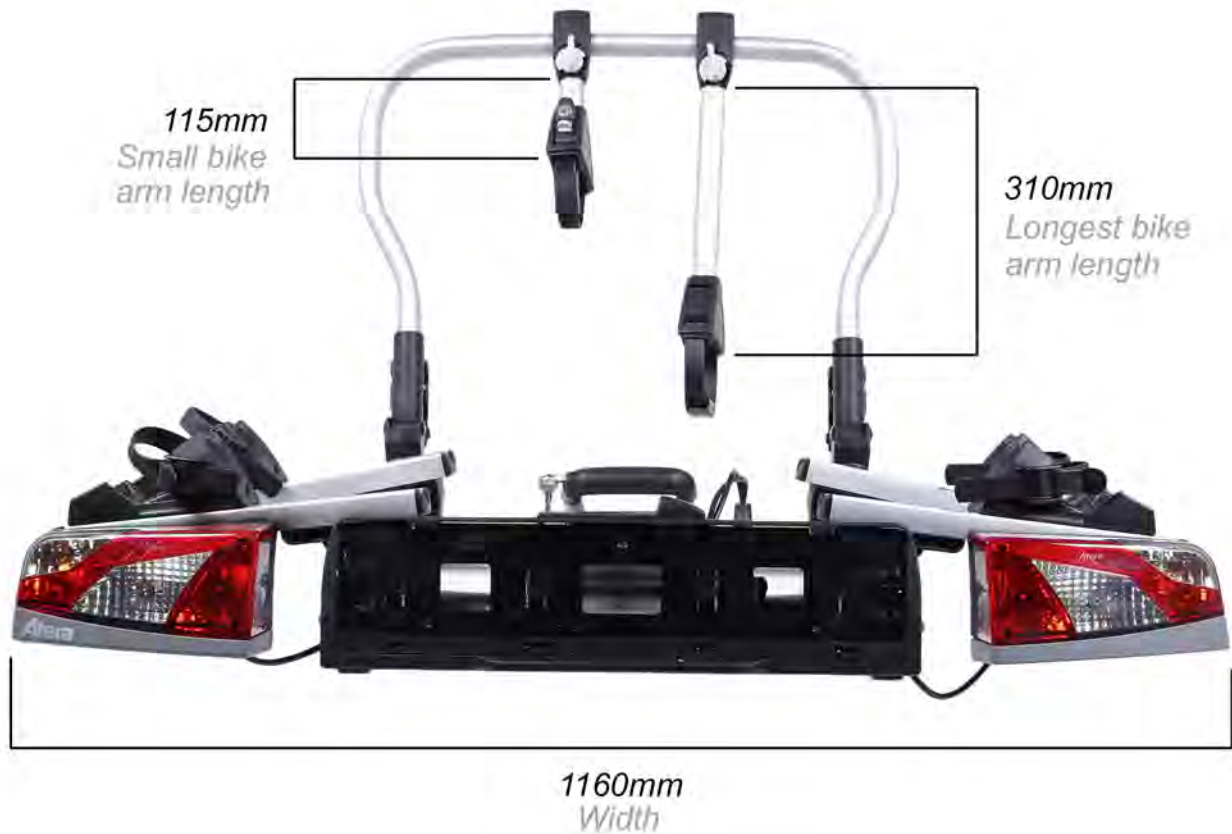

STRADA VARIO 2 Technical specifications

640mm
Width folded

660mm
Depth folded

420mm
Height folded

Make - Atera

Model - STRADA Vario2

Type - Tow ball mount

Colour / finish - Silver

Weight- 17.2kg

Max load weight - 60kg (DO NOT EXCEED vehicle nose weight)

Tilt or slide - Slides away from vehicle

Max number of bikes - 2

Fits bolt on tow balls - Yes

Fits swan neck or detachable tow balls - Yes

Max wheelbase - 1250mm

Length of wheel straps - 215mm

Bike to carrier lock - Yes

Carrier to vehicle lock - Yes

Integral lighting board - Yes

Fits with spare wheel - No

Possible to tow when in use - No

Available accessories - Storage bag, Drive up rail, 13-7 pin adapter,