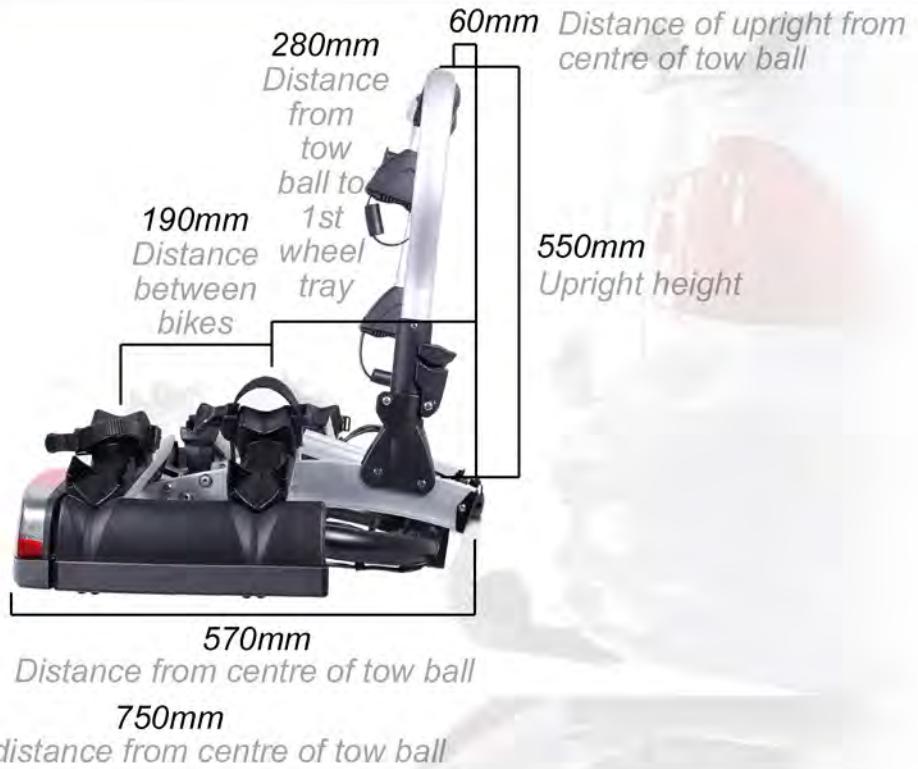

STRADA VARIO 2 Technical specifications

640mm
Width folded

660mm
Depth folded

420mm
Height folded

Make - Atera

Model - STRADA Vario2

Type - Tow ball mount

Colour / finish - Silver

Weight- 17.2kg

Max load weight - 60kg (DO NOT EXCEED vehicle nose weight)

Tilt or slide - Slides away from vehicle

Max number of bikes - 2

Fits bolt on tow balls - Yes

Fits swan neck or detachable tow balls - Yes

Max wheelbase - 1250mm

Length of wheel straps - 215mm

Bike to carrier lock - Yes

Carrier to vehicle lock - Yes

Integral lighting board - Yes

Fits with spare wheel - No

Possible to tow when in use - No

Available accessories - Storage bag, Drive up rail, 13-7 pin adapter,