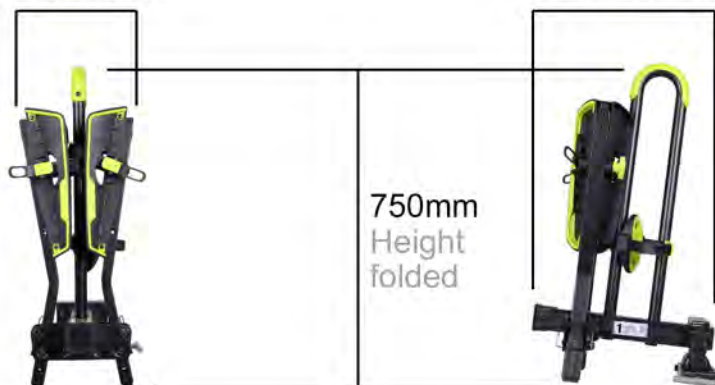

Distance from centre of tow ball
(with light board attached)
340mm

230mm
Width folded

370mm
Depth folded

Make - Buzzrack

Model - Buzzwing 1

Mount - Tow ball

Colour / finish - Black

Weight - 4.3kg

Max bike weight - 25kg

Tilt or slide - N/A

Max number of bikes - 1

Fits bolt on tow balls - Yes

Fits swan neck or detachable tow balls - Yes

Max wheelbase - 1090mm

Min wheelbase - 660mm

Bike to carrier lock - No