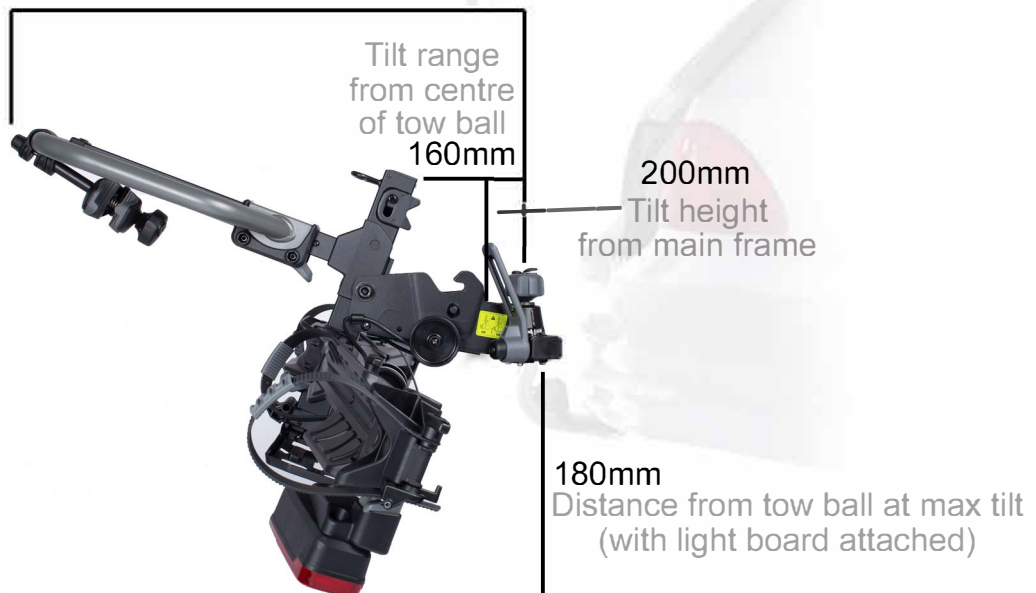

Distance from centre of tow ball (with light board attached)

Max tilt distance from centre of tow ball  
1010mm

250mm  
Max width  
when folded

670mm  
Max height  
when folded

540mm  
Max depth  
when folded