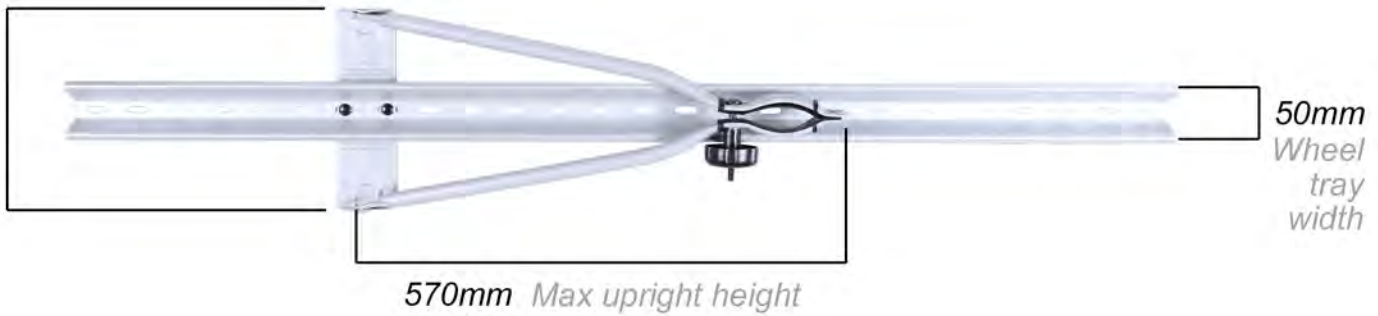

1300mm Total length

240mm  
Max width

90mm  
Interior clamp width - max

30mm  
Interior clamp width - min

700mm

320mm  
Front overhang

230mm  
Rear Overhang

*Steel bar (supplied fitting)*

*Aero bar (T-track fitting)*

- Make** - CRUZ
- Model** - CR940005 Bici rack
- Mount** - Roof mount
- Type** - Frame holder
- Colour / finish** - Silver / black
- Weight** - 3kg
- Max bike weight** - 15kg
- Max number of bikes per carrier** - 1
- Max wheelbase** - 1150mm
- Min wheelbase** - *Dependant on bike frame size*
- Bike to carrier lock** - Yes
- Carrier to vehicle lock** - *No , we recommend using a cable lock*
- Fits bars up to** - 45mm W x 40mm D
- Compatible downtube dimensions** - *Max 90mm D x 80mm W*
- T-track** - *Adapters available separately*
- Fits steel bars** - *Yes supplied with U-bolts*
- Length of wheel straps** - 290mm
- Available accessories** - *T-track adapter 940424*
- Length of guarantee** - 2 years
- Important information** - *Top and tail when fitting to use less space*