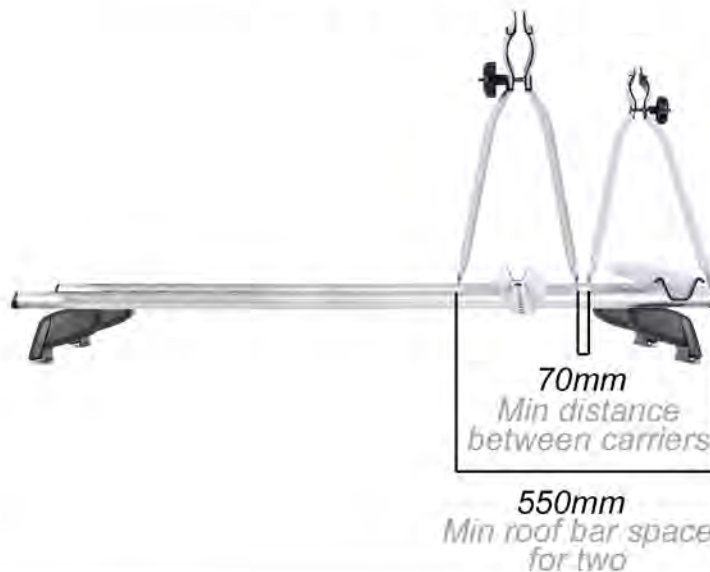

1300mm Total length

240mm  
Max width

90mm  
Interior clamp width - max

30mm  
Interior clamp width - min

700mm

320mm  
Front overhang

230mm  
Rear Overhang

*Steel bar (supplied fitting)*

*Aero bar (T-track fitting)*

- Make** - CRUZ
- Model** - CR940005 Bici rack
- Mount** - Roof mount
- Type** - Frame holder
- Colour / finish** - Silver / black
- Weight** - 3kg
- Max bike weight** - 15kg
- Max number of bikes per carrier** - 1
- Max wheelbase** - 1150mm
- Min wheelbase** - *Dependant on bike frame size*
- Bike to carrier lock** - Yes
- Carrier to vehicle lock** - *No , we recommend using a cable lock*
- Fits bars up to** - 45mm W x 40mm D
- Compatible downtube dimensions** - *Max 90mm D x 80mm W*
- T-track** - *Adapters available separately*
- Fits steel bars** - *Yes supplied with U-bolts*
- Length of wheel straps** - 290mm
- Available accessories** - *T-track adapter 940424*
- Length of guarantee** - 2 years
- Important information** - *Top and tail when fitting to use less space*