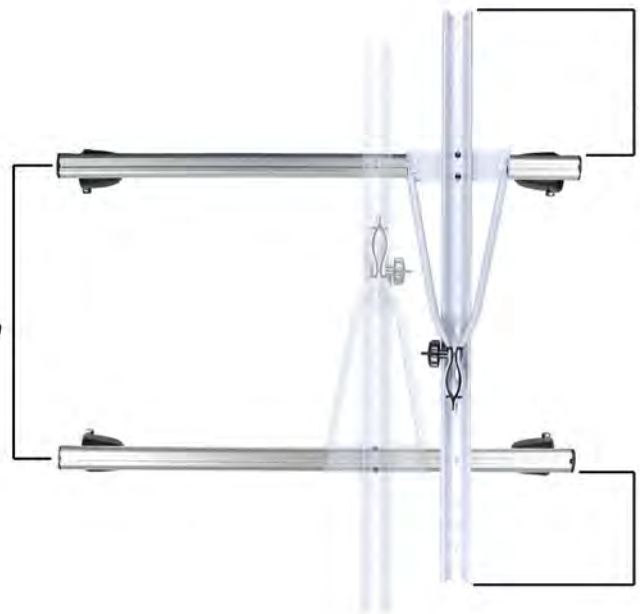

1300mm Total length

240mm  
Max width

90mm  
Interior clamp width - max

30mm  
Interior clamp width - min

700mm

320mm  
Front overhang

230mm  
Rear Overhang

*Steel bar (supplied fitting)*

*Aero bar (T-track fitting)*

- Make** - CRUZ
- Model** - CR940005 Bici rack
- Mount** - Roof mount
- Type** - Frame holder
- Colour / finish** - Silver / black
- Weight** - 3kg
- Max bike weight** - 15kg
- Max number of bikes per carrier** - 1
- Max wheelbase** - 1150mm
- Min wheelbase** - *Dependant on bike frame size*
- Bike to carrier lock** - Yes
- Carrier to vehicle lock** - *No , we recommend using a cable lock*
- Fits bars up to** - 45mm W x 40mm D
- Compatible downtube dimensions** - *Max 90mm D x 80mm W*
- T-track** - *Adapters available separately*
- Fits steel bars** - *Yes supplied with U-bolts*
- Length of wheel straps** - 290mm
- Available accessories** - *T-track adapter 940424*
- Length of guarantee** - 2 years
- Important information** - *Top and tail when fitting to use less space*