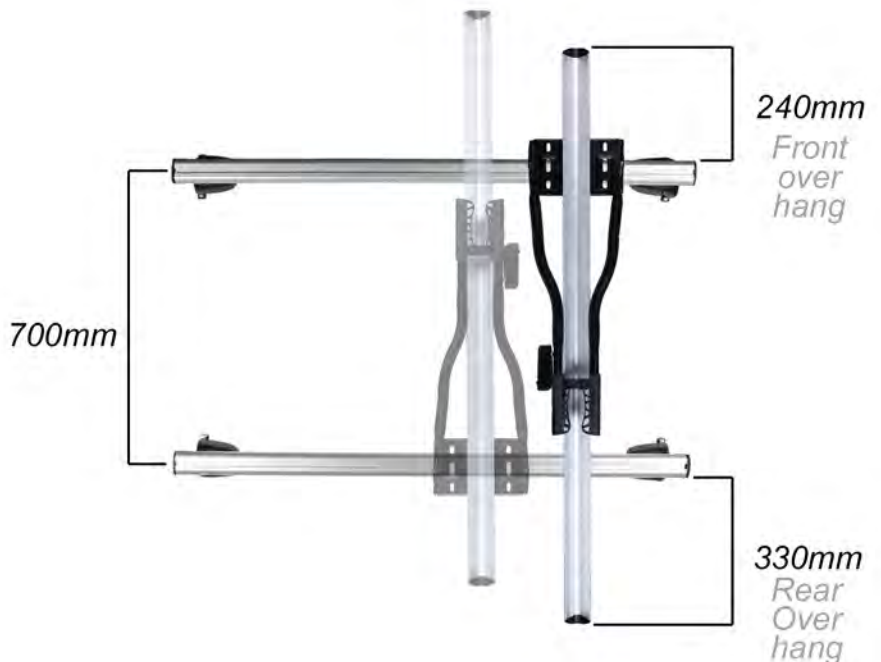

1150mm Max wheel base

1305mm Total length

590mm Max upright height

Make - CRUZ

Model - CR940011 Race

Mount - Roof mount

Type - Frame holder

Colour / finish - Silver / black

Weight - 3kg

Max bike weight - 18kg

Max number of bikes per carrier - 1

Max wheelbase - 1150mm

Min wheelbase - *Dependant on bike frame size*

Bike to carrier lock - Yes

Carrier to vehicle lock - Yes

Fits bars up to - 65mm W x 40mm D

Compatible downtube dimensions - Max 80mm - Min 25mm

T-track - Yes, supplied with T-track bolts

Fits steel bars - Yes supplied with U-bolts

Fits tyres up to - 3" wide

Length of wheel straps - 270mm

Available accessories - N/A