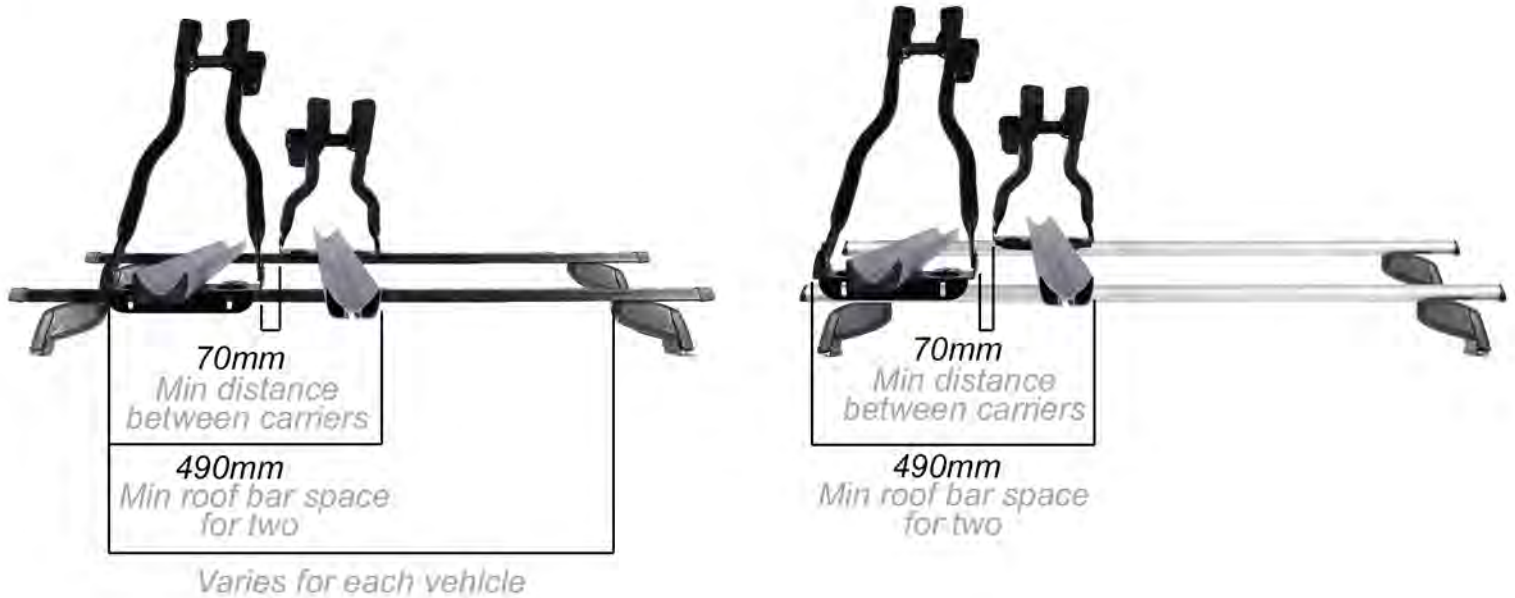

1150mm Max wheel base

1305mm Total length

590mm Max upright height

Make - CRUZ

Model - CR940011 Race

Mount - Roof mount

Type - Frame holder

Colour / finish - Silver / black

Weight - 3kg

Max bike weight - 18kg

Max number of bikes per carrier - 1

Max wheelbase - 1150mm

Min wheelbase - *Dependant on bike frame size*

Bike to carrier lock - Yes

Carrier to vehicle lock - Yes

Fits bars up to - 65mm W x 40mm D

Compatible downtube dimensions - Max 80mm - Min 25mm

T-track - Yes, supplied with T-track bolts

Fits steel bars - Yes supplied with U-bolts

Fits tyres up to - 3" wide

Length of wheel straps - 270mm

Available accessories - N/A