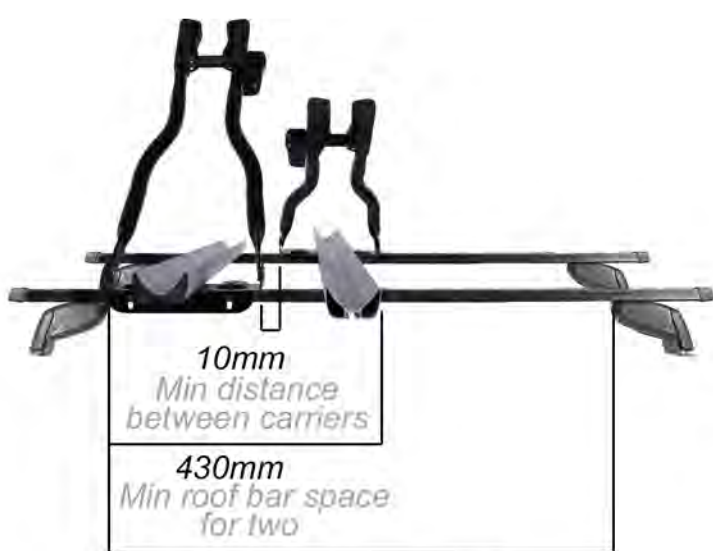

1350mm Max wheel base

Max height - Dependant on bike frame

1500mm Total length

210mm
Max width

60mm
Wheel tray width

610mm Max upright height

80mm
Interior clamp width - max

25mm
Interior clamp width - min

700mm

Depends on wheelbase
Front overhang

Depends on wheelbase
Rear Overhang

Varies for each vehicle

Make - CRUZ

Model - CR940011 Race Dark

Mount - Roof mount

Type - Frame holder

Colour / finish - Black

Weight - 4.24kg

Max bike weight - 18kg

Max number of bikes per carrier - 1

Max wheelbase - 1350mm

Min wheelbase - Dependant on bike frame size

Bike to carrier lock - Yes

Carrier to vehicle lock - Yes

Fits bars up to - 65mm W x 40mm D

Compatible downtube dimensions - Max 90mm - Min 25mm

T-track - Yes, supplied with T-track bolts

Fits steel bars - Yes supplied with U-bolts

Fits tyres up to - 3" wide

Length of wheel straps - 270mm