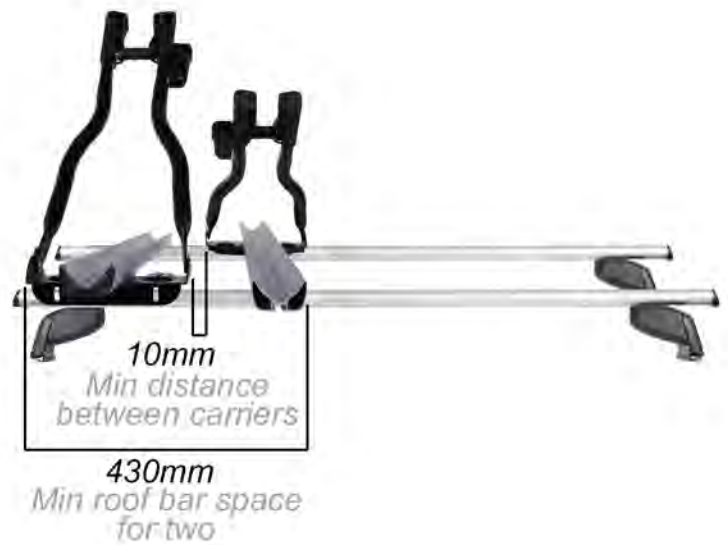

1350mm Max wheel base

Max height - Dependant on bike frame

1500mm Total length

210mm
Max width

60mm
Wheel tray width

610mm Max upright height

80mm
Interior clamp width - max

25mm
Interior clamp width - min

700mm

Depends on wheelbase
Front overhang

Depends on wheelbase
Rear Overhang

Varies for each vehicle

Make - CRUZ

Model - CR940011 Race Dark

Mount - Roof mount

Type - Frame holder

Colour / finish - Black

Weight - 4.24kg

Max bike weight - 18kg

Max number of bikes per carrier - 1

Max wheelbase - 1350mm

Min wheelbase - Dependant on bike frame size

Bike to carrier lock - Yes

Carrier to vehicle lock - Yes

Fits bars up to - 65mm W x 40mm D

Compatible downtube dimensions - Max 90mm - Min 25mm

T-track - Yes, supplied with T-track bolts

Fits steel bars - Yes supplied with U-bolts

Fits tyres up to - 3" wide

Length of wheel straps - 270mm