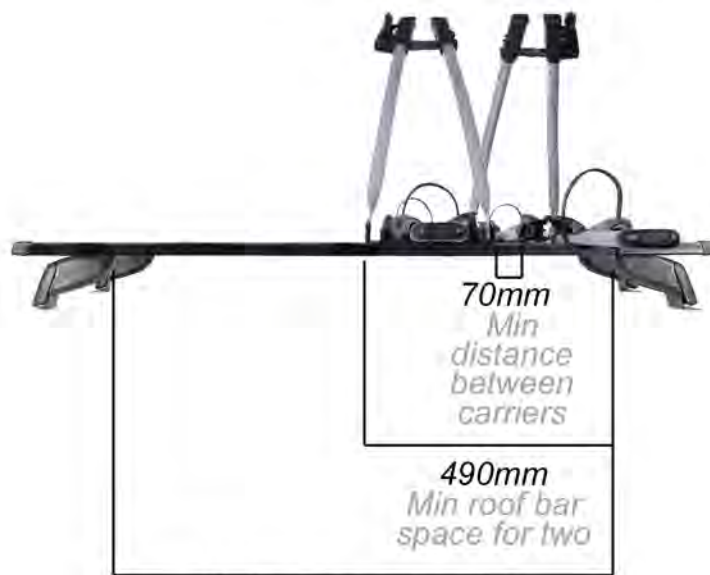

FreeRide TU532

Technical specifications

Varies for each vehicle

*490mm
Min roof bar space for two*

- Make** - Thule
- Model** - TU532 FreeRide
- Mount** - Roof mount
- Type** - Frame holder
- Colour / finish** - Silver / black
- Weight** - 3.5kg
- Max bike weight** - 17kg
- Max number of bikes per carrier** - 1
- Max wheelbase** - 1250mm
- Min wheelbase** - *Dependant on bike frame size*
- Matching locks** - Yes
- Bike to carrier lock** - Yes
- Carrier to vehicle lock** - Yes
- Fits bars between** - W 32mm x D 22mm
- Compatible downtube dimensions** - 70mm - 22mm (Max 80mm x x65mm Oval)
- T-track** - Yes, supplied with standard fit T-track bolts
- Fits steel bars** - Yes
- Length of wheel straps** - 270mm
- Available accessories** - Thule wheel strap locks, T-track adapter set
- Length of guarantee** - 5 years
- Not suitable for** - E-bikes
- Important information** - *Top and tail when fitting to use less space*