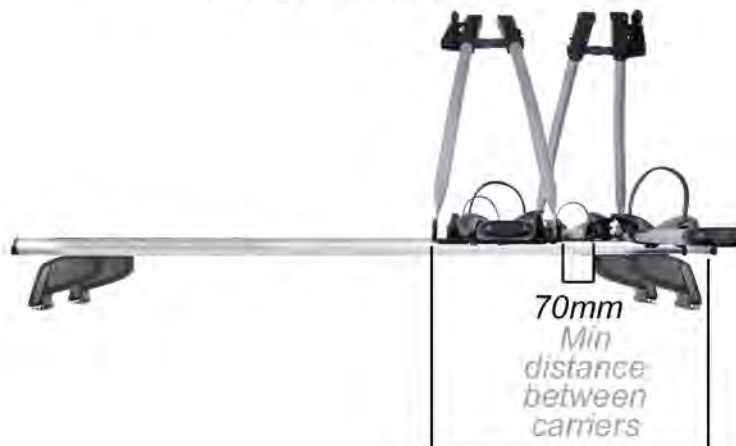

FreeRide TU532

Technical specifications

Varies for each vehicle

*490mm
Min roof bar space for two*

- Make** - Thule
- Model** - TU532 FreeRide
- Mount** - Roof mount
- Type** - Frame holder
- Colour / finish** - Silver / black
- Weight** - 3.5kg
- Max bike weight** - 17kg
- Max number of bikes per carrier** - 1
- Max wheelbase** - 1250mm
- Min wheelbase** - *Dependant on bike frame size*
- Matching locks** - Yes
- Bike to carrier lock** - Yes
- Carrier to vehicle lock** - Yes
- Fits bars between** - W 32mm x D 22mm
- Compatible downtube dimensions** - 70mm - 22mm (Max 80mm x x65mm Oval)
- T-track** - Yes, supplied with standard fit T-track bolts
- Fits steel bars** - Yes
- Length of wheel straps** - 270mm
- Available accessories** - Thule wheel strap locks, T-track adapter set
- Length of guarantee** - 5 years
- Not suitable for** - E-bikes
- Important information** - *Top and tail when fitting to use less space*