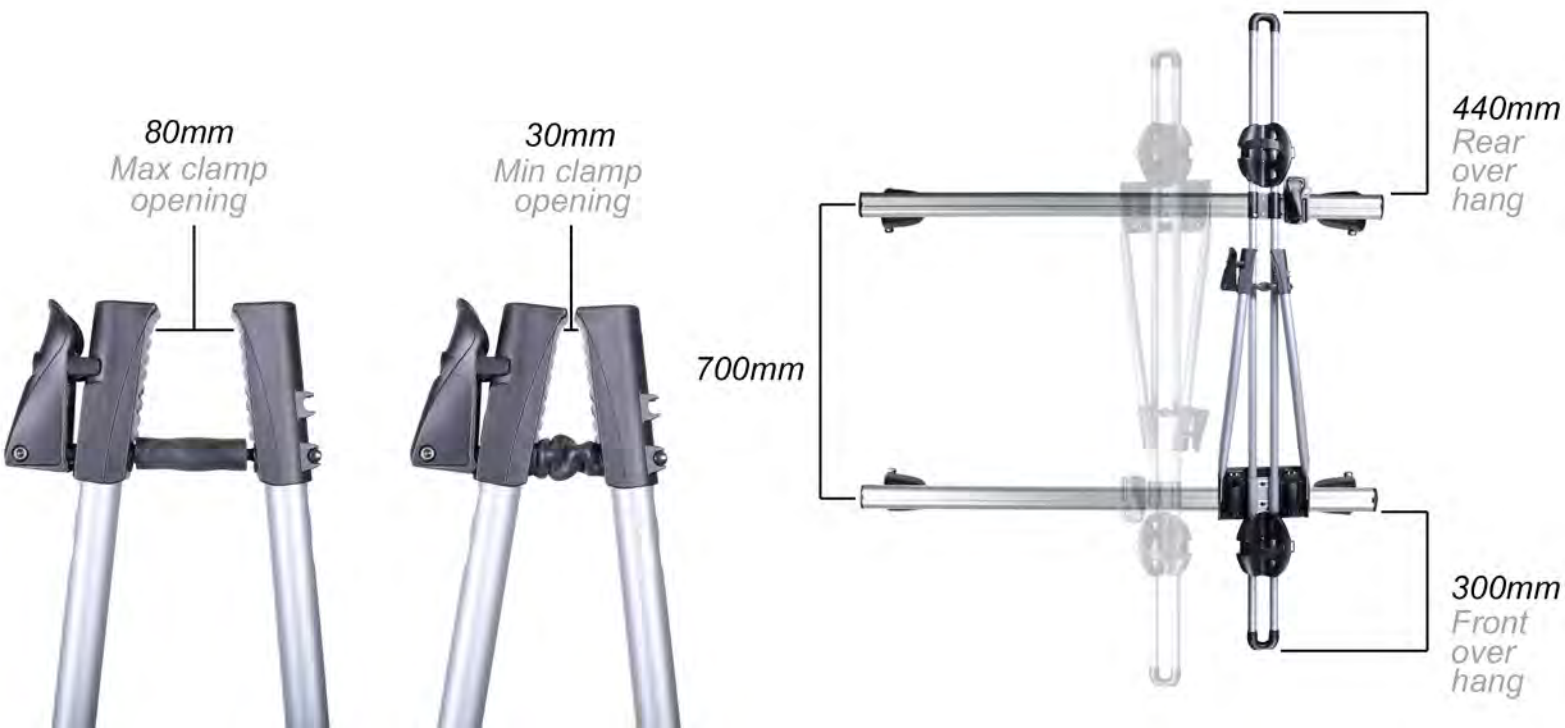

FreeRide TU532

Technical specifications

Varies for each vehicle

*490mm
Min roof bar space for two*

- Make** - Thule
- Model** - TU532 FreeRide
- Mount** - Roof mount
- Type** - Frame holder
- Colour / finish** - Silver / black
- Weight** - 3.5kg
- Max bike weight** - 17kg
- Max number of bikes per carrier** - 1
- Max wheelbase** - 1250mm
- Min wheelbase** - *Dependant on bike frame size*
- Matching locks** - Yes
- Bike to carrier lock** - Yes
- Carrier to vehicle lock** - Yes
- Fits bars between** - W 32mm x D 22mm
- Compatible downtube dimensions** - 70mm - 22mm (Max 80mm x x65mm Oval)
- T-track** - Yes, supplied with standard fit T-track bolts
- Fits steel bars** - Yes
- Length of wheel straps** - 270mm
- Available accessories** - Thule wheel strap locks, T-track adapter set
- Length of guarantee** - 5 years
- Not suitable for** - E-bikes
- Important information** - *Top and tail when fitting to use less space*