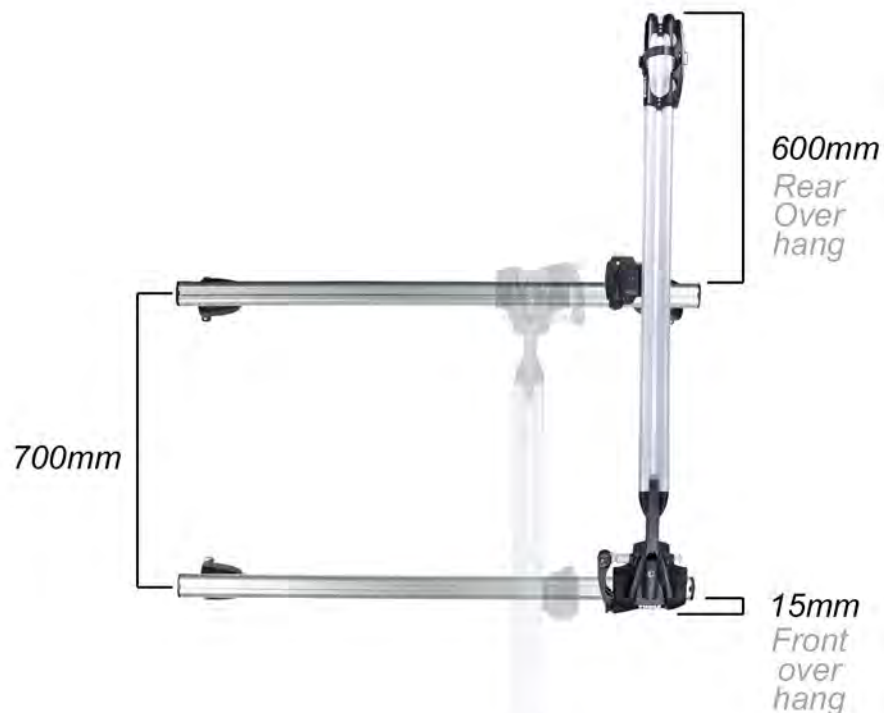

OutRide TU561

Technical specifications

Standard fitting

T-track bar fitting

- Make** - Thule
Model - TU561 OutRide
Mount - Roof mount
Type - Fork holder
Colour / finish - Silver / black
Weight - 2.5kg
Max bike weight - 17kg
Max number of bikes per carrier - 1
Max wheelbase - 1120mm
Min wheelbase - *Dependant on bike frame size*
Bike to carrier lock - Yes
Carrier to vehicle lock - Yes
Matching locks - Yes
Fits bars between - W 56mm x D 22mm
Compatible downtube dimensions - N/A
T-track - Yes
Fits steel bars - Yes
Length of wheel straps - 240mm
Available accessories - 15mm thru axle adapter, front wheel carrier, road bike wheel adapter, wheel strap locks, T-track adapter set
Length of guarantee - 5 years
Not suitable for - Carbon forks & dropouts
Important information - Top and tail when fitting to use less space