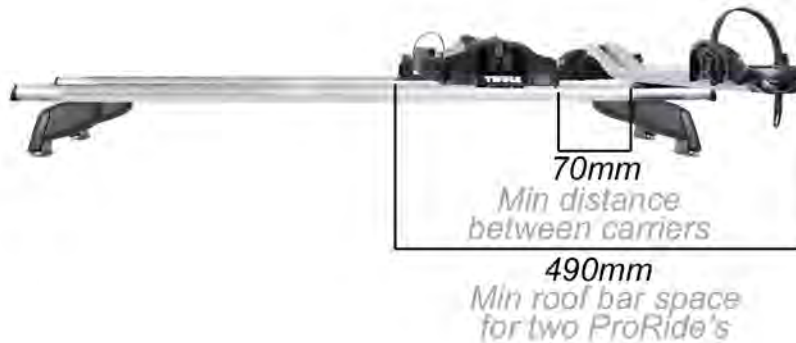

OutRide TU561

Technical specifications

Standard fitting

T-track bar fitting

- Make** - Thule
Model - TU561 OutRide
Mount - Roof mount
Type - Fork holder
Colour / finish - Silver / black
Weight - 2.5kg
Max bike weight - 17kg
Max number of bikes per carrier - 1
Max wheelbase - 1120mm
Min wheelbase - *Dependant on bike frame size*
Bike to carrier lock - Yes
Carrier to vehicle lock - Yes
Matching locks - Yes
Fits bars between - W 56mm x D 22mm
Compatible downtube dimensions - N/A
T-track - Yes
Fits steel bars - Yes
Length of wheel straps - 240mm
Available accessories - 15mm thru axle adapter, front wheel carrier, road bike wheel adapter, wheel strap locks, T-track adapter set
Length of guarantee - 5 years
Not suitable for - Carbon forks & dropouts
Important information - Top and tail when fitting to use less space