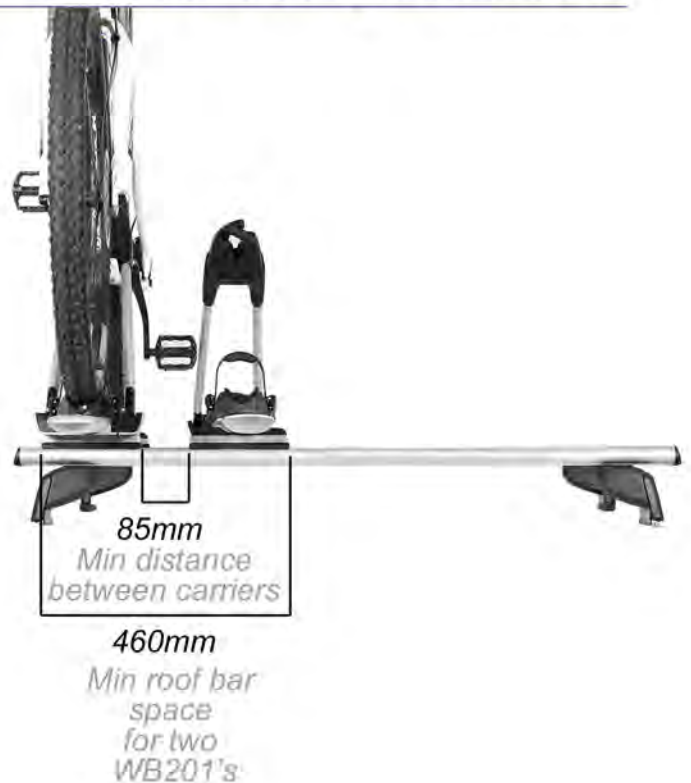

Varies for all vehicles

Make - *Whispbar*
Model - *WB201*
Mount - *Roof mount*
Type - *Frame holder*
Colour / finish - *Silver / black*
Weight - *5.1kg*
Max bike weight - *20kg*
Max number of bikes per carrier - *1*
Max wheelbase - *1320mm*
Min wheelbase - *Dependant on bike frame size*
Bike to carrier lock - *Yes*
Carrier to vehicle lock - *Yes*
Fits bars between - *W 32mm x D 22mm*
Compatible downtube dimensions - *Max 110mm - Min 30mm*
T-track - *Yes, supplied with Quick dock*
Fits steel bars - *Adapter available separately*
Length of wheel straps - *295mm*
Available accessories - *Square/ rectangular bar adapter 8055023*
Length of guarantee - *5 years*
Not suitable for - *E-bikes, Fat bikes, Carbon frames*
Important information - *Will NOT fit standard BMW T-track bars*