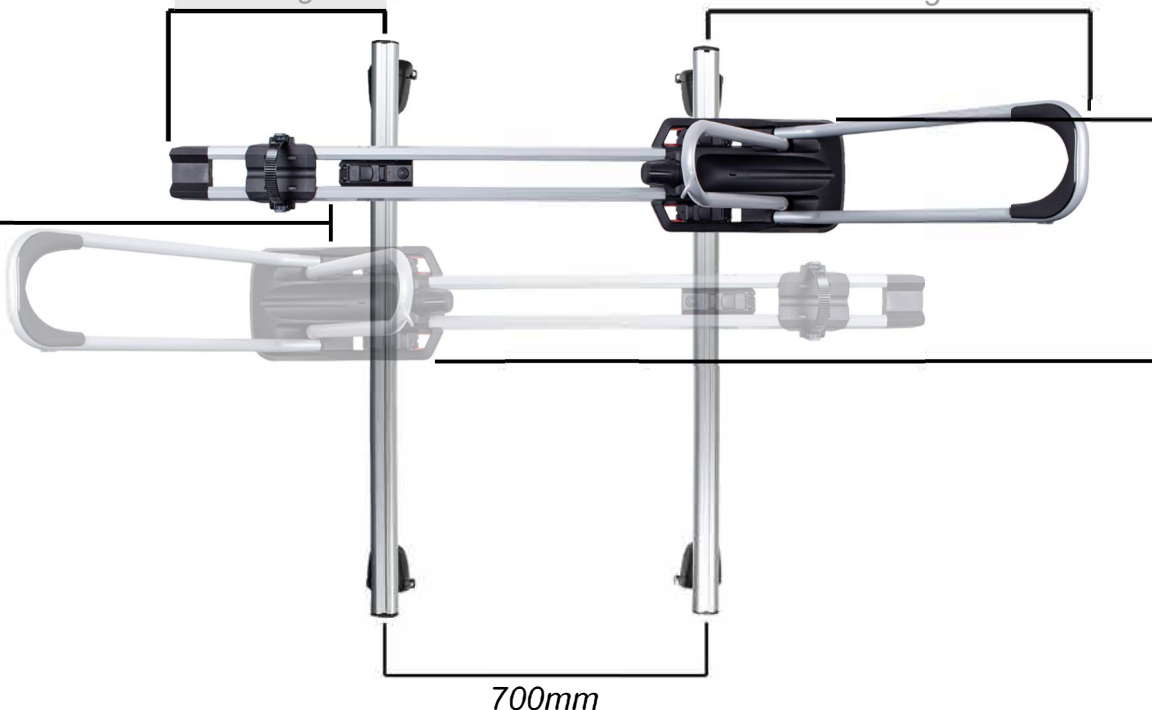

1660mm Total length plus wheel holder

380mm
Overhang rear

520mm
Overhang front

38mm
Min
distance
between
carriers

520mm
Min
distance
roof bar
space for two
carriers

Make - *Yakima*

Model - *HighRoad YK8002124*

Mount - *Roof mount*

Type - *Wheel holder*

Colour / finish - *Black*

Weight - *8.2kg*

Max bike weight - *20kg*

Max number of bikes per carrier - *1*

Max wheelbase - *1210mm*

Min wheelbase - *Depends on frame size*

Max wheel size - *26" to 29" tyres, between 1.75" to 3.75" in width*

Bike to carrier lock - *Yes*

Carrier to vehicle lock - *Yes*

Fits roof bars up to - *88mm wide by 16-44mm deep*

Compatible downtube dimensions - *N/A*

T-track - *Yes using adapter available separate*

Fits steel bars - *Yes*

Length of wheel straps - *300mm + 400mm*

Available accessories - *SmartSlot T-track adapter YK88002122*

Length of guarantee - *2 years*