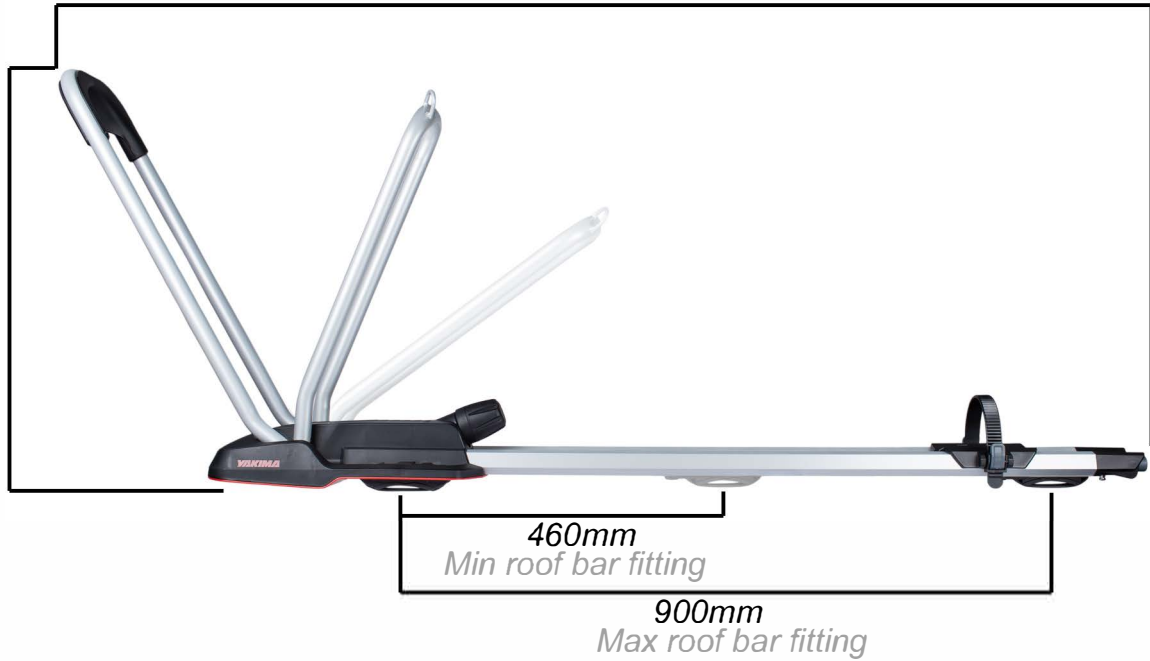

1660mm Total length plus wheel holder

380mm
Overhang rear

520mm
Overhang front

38mm
Min
distance
between
carriers

520mm
Min
distance
roof bar
space for two
carriers

Make - *Yakima*

Model - *HighRoad YK8002124*

Mount - *Roof mount*

Type - *Wheel holder*

Colour / finish - *Black*

Weight - *8.2kg*

Max bike weight - *20kg*

Max number of bikes per carrier - *1*

Max wheelbase - *1210mm*

Min wheelbase - *Depends on frame size*

Max wheel size - *26" to 29" tyres, between 1.75" to 3.75" in width*

Bike to carrier lock - *Yes*

Carrier to vehicle lock - *Yes*

Fits roof bars up to - *88mm wide by 16-44mm deep*

Compatible downtube dimensions - *N/A*

T-track - *Yes using adapter available separate*

Fits steel bars - *Yes*

Length of wheel straps - *300mm + 400mm*

Available accessories - *SmartSlot T-track adapter YK88002122*

Length of guarantee - *2 years*