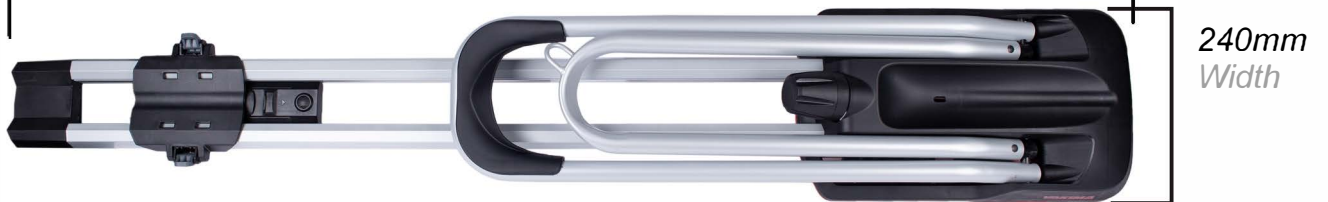

1660mm Total length plus wheel holder

380mm
Overhang rear

520mm
Overhang front

38mm
Min
distance
between
carriers

520mm
Min
distance
roof bar
space for two
carriers

Make - *Yakima*

Model - *HighRoad YK8002124*

Mount - *Roof mount*

Type - *Wheel holder*

Colour / finish - *Black*

Weight - *8.2kg*

Max bike weight - *20kg*

Max number of bikes per carrier - *1*

Max wheelbase - *1210mm*

Min wheelbase - *Depends on frame size*

Max wheel size - *26" to 29" tyres, between 1.75" to 3.75" in width*

Bike to carrier lock - *Yes*

Carrier to vehicle lock - *Yes*

Fits roof bars up to - *88mm wide by 16-44mm deep*

Compatible downtube dimensions - *N/A*

T-track - *Yes using adapter available separate*

Fits steel bars - *Yes*

Length of wheel straps - *300mm + 400mm*

Available accessories - *SmartSlot T-track adapter YK88002122*

Length of guarantee - *2 years*