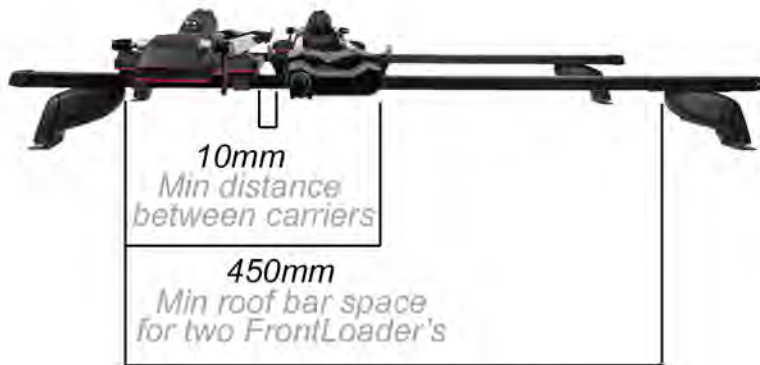

HighSpeed YK8002115
Technical specifications

1375mm Total length plus wheel holder

110mm
Max
height
from roof
bars

220mm
Width

Varies for each vehicle

Varies for each vehicle

Make - Yakima
Model - HighSpeed YK8002115
Mount - Roof mount
Type - Fork holder
Colour / finish - Black
Weight - 5kg
Max bike weight - 18kg
Max number of bikes per carrier - 1
Bike to carrier lock - Yes
Carrier to vehicle lock - Yes
Fits bars between - W 94mm x D 46mm
Fits tyres up to - 5" wide
Fits Aero bars - Yes
T-track - Yes - Adapter available separately
Fits steel bars - Yes
Length of wheel straps Medium - 300mm, Long - 405mm
Available accessories - SmarT-slot kit,
Length of guarantee - 2 years
Not suitable for - N/A
Important information - Top and tail when fitting to use less space.

Fork mount compatibility

Quick release - 9mm - Yes
Quick release - Fat bike - No
Thru-axle - 15mm - Yes
Thru-axle - 20mm - Yes
Thru-axle - 15x110mm (boost) - Yes
Thru-axle - 12x100mm - Yes
Thru-axle - 15x135/142/150mm (fat bike thru-axes)- Yes