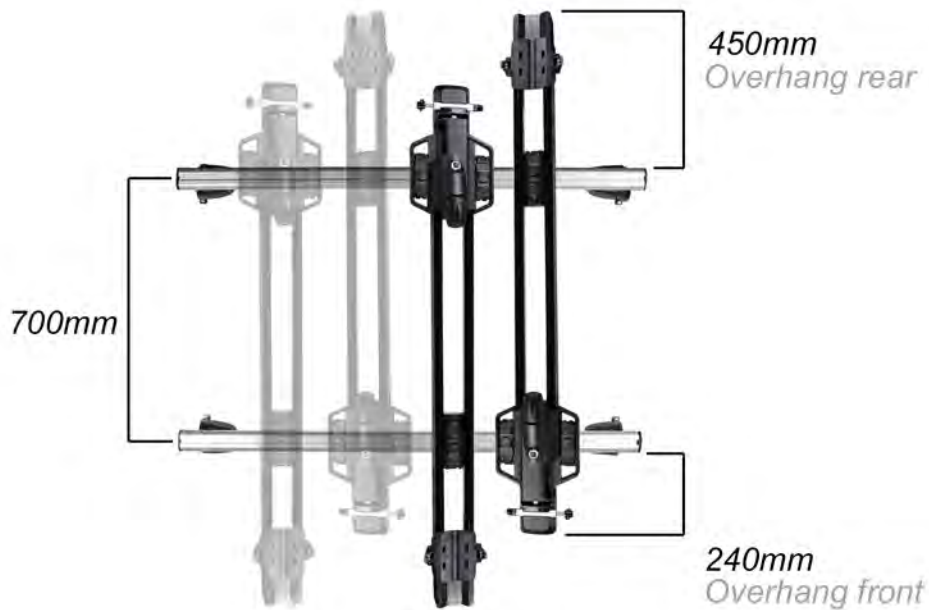

HighSpeed YK8002115
Technical specifications

1375mm Total length plus wheel holder

110mm
Max
height
from roof
bars

220mm
Width

Varies for each vehicle

Varies for each vehicle

Make - Yakima
Model - HighSpeed YK8002115
Mount - Roof mount
Type - Fork holder
Colour / finish - Black
Weight - 5kg
Max bike weight - 18kg
Max number of bikes per carrier - 1
Bike to carrier lock - Yes
Carrier to vehicle lock - Yes
Fits bars between - W 94mm x D 46mm
Fits tyres up to - 5" wide
Fits Aero bars - Yes
T-track - Yes - Adapter available separately
Fits steel bars - Yes
Length of wheel straps Medium - 300mm, Long - 405mm
Available accessories - SmarT-slot kit,
Length of guarantee - 2 years
Not suitable for - N/A
Important information - Top and tail when fitting to use less space.

Fork mount compatibility

Quick release - 9mm - Yes
Quick release - Fat bike - No
Thru-axle - 15mm - Yes
Thru-axle - 20mm - Yes
Thru-axle - 15x110mm (boost) - Yes
Thru-axle - 12x100mm - Yes
Thru-axle - 15x135/142/150mm (fat bike thru-axes)- Yes