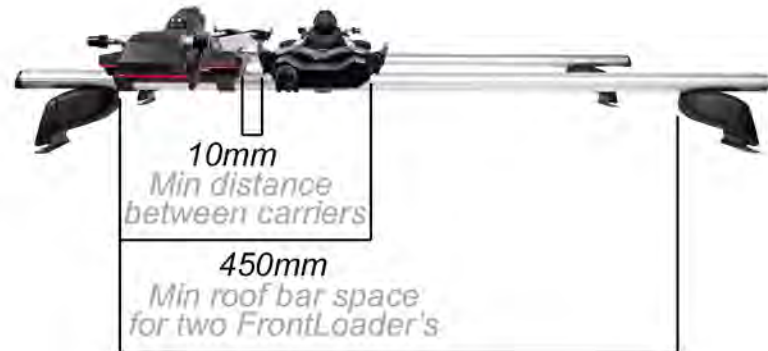

HighSpeed YK8002115
Technical specifications

1375mm Total length plus wheel holder

110mm
Max
height
from roof
bars

220mm
Width

Varies for each vehicle

Varies for each vehicle

Make - Yakima
Model - HighSpeed YK8002115
Mount - Roof mount
Type - Fork holder
Colour / finish - Black
Weight - 5kg
Max bike weight - 18kg
Max number of bikes per carrier - 1
Bike to carrier lock - Yes
Carrier to vehicle lock - Yes
Fits bars between - W 94mm x D 46mm
Fits tyres up to - 5" wide
Fits Aero bars - Yes
T-track - Yes - Adapter available separately
Fits steel bars - Yes
Length of wheel straps Medium - 300mm, Long - 405mm
Available accessories - SmarT-slot kit,
Length of guarantee - 2 years
Not suitable for - N/A
Important information - Top and tail when fitting to use less space.

Fork mount compatibility

Quick release - 9mm - Yes
Quick release - Fat bike - No
Thru-axle - 15mm - Yes
Thru-axle - 20mm - Yes
Thru-axle - 15x110mm (boost) - Yes
Thru-axle - 12x100mm - Yes
Thru-axle - 15x135/142/150mm (fat bike thru-axes)- Yes