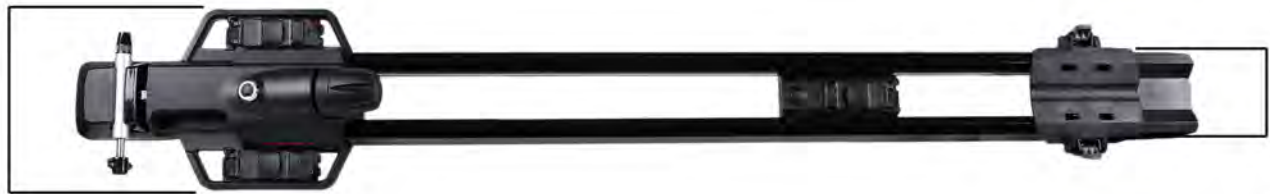

HighSpeed YK8002115
Technical specifications

1375mm Total length plus wheel holder

110mm
Max
height
from roof
bars

220mm
Width

Varies for each vehicle

Varies for each vehicle

Make - Yakima
Model - HighSpeed YK8002115
Mount - Roof mount
Type - Fork holder
Colour / finish - Black
Weight - 5kg
Max bike weight - 18kg
Max number of bikes per carrier - 1
Bike to carrier lock - Yes
Carrier to vehicle lock - Yes
Fits bars between - W 94mm x D 46mm
Fits tyres up to - 5" wide
Fits Aero bars - Yes
T-track - Yes - Adapter available separately
Fits steel bars - Yes
Length of wheel straps Medium - 300mm, Long - 405mm
Available accessories - SmarT-slot kit,
Length of guarantee - 2 years
Not suitable for - N/A
Important information - Top and tail when fitting to use less space.

Fork mount compatibility

Quick release - 9mm - Yes
Quick release - Fat bike - No
Thru-axle - 15mm - Yes
Thru-axle - 20mm - Yes
Thru-axle - 15x110mm (boost) - Yes
Thru-axle - 12x100mm - Yes
Thru-axle - 15x135/142/150mm (fat bike thru-axes)- Yes