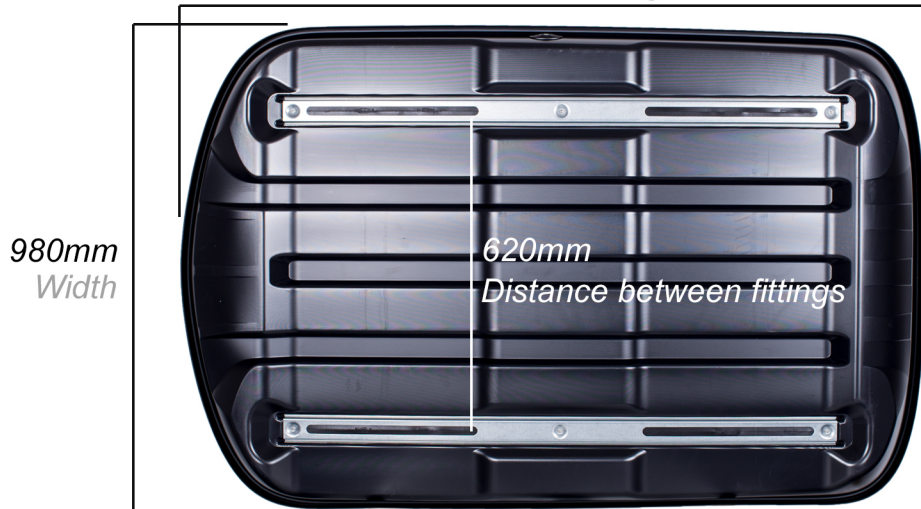

Hapro Roady 4000

Supplied fittings

Optional T-track fittings

Colour - Anthracite / Black
Finish - Matte
Capacity - 400 litres
Opens from - Left hand side opening
Opening struts - Spring struts
Locking system - Central
T-track - Adapter available seperately
Weight - 14.5kg
Max load capacity - 75kg
Fits bars up to- 95mm W x 38mm D
Internal Width - 900mm
Internal length - 1430mm
Internal height - 415mm
Length of guarantee - 3 yrs