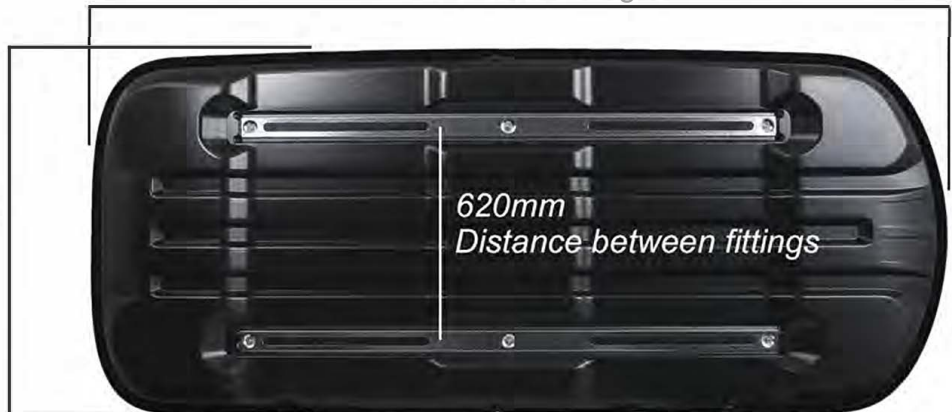

Min - Max distance between fittings

Overhang front

1480mm Length

970mm Width

Colour - Anthracite black
Finish - Matte
Capacity - 370 litres
Opens from - Dual side
Opening struts - Dynamic spring struts
Locking system - Central
T-track - Adapter available seperately
Weight - 15kg
Max load capacity - 75kg
Fits bars up to- 95mm W x 38mm D
Internal Width - 835mm
Internal length - 1370mm
Max no of skis - 0
Length of guarantee - 5 yrs

340mm Open loading height

630mm Open height

70mm