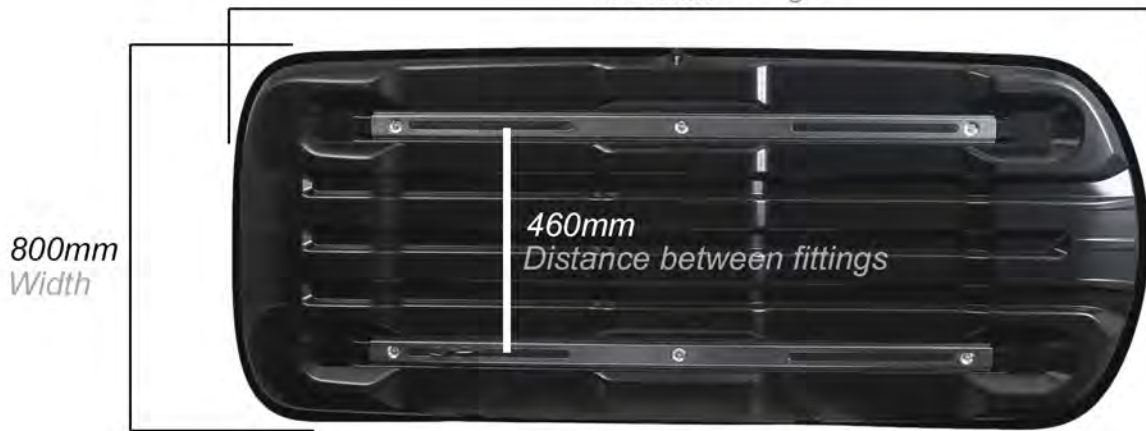

Hapro Traxer 6.6

Overhang rear Min - Max Distance between fittings Overhang front
1920mm Length

Colour - Silver/ Grey
Finish - Matte
Capacity - 410 litres
Opens from - Dual side
Opening struts - Dynamic spring struts
Locking system - Central
T-track - Adapter available seperately
Weight - 18kg
Max load capacity - 75kg
Fits bars up to- 95mm W x 38mm D
Internal Width - 755mm
Internal length - 1860mm
Max no of skis - 6 (max 185cm)
Length of guarantee - 5 yrs

Premium-Fit fittings