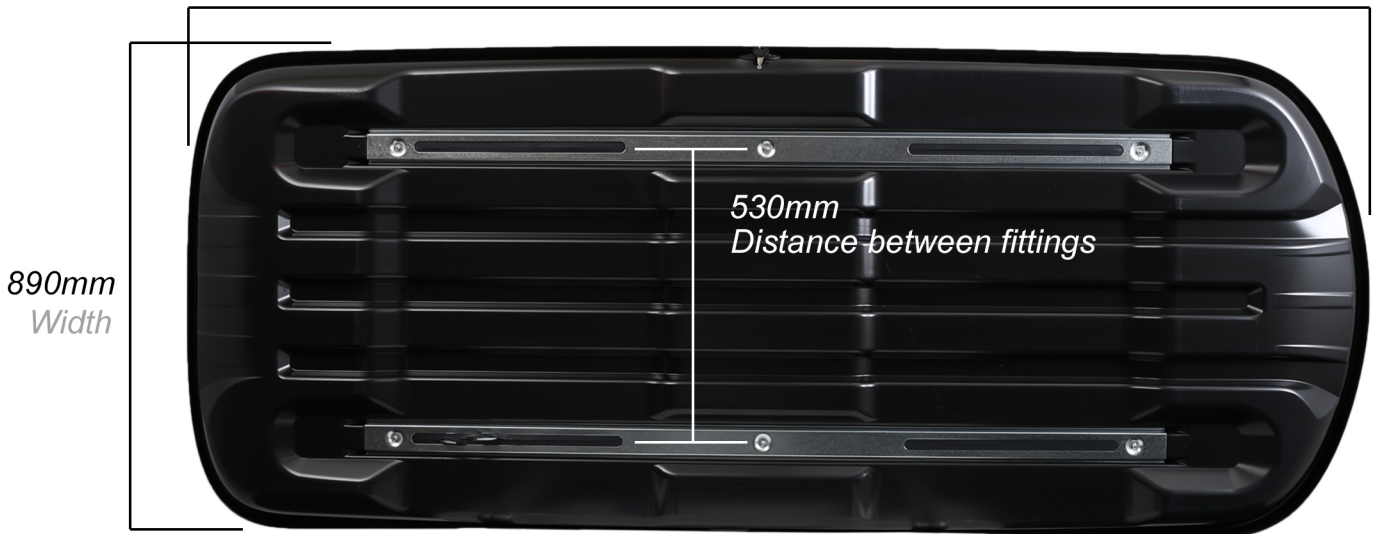

Hapro

Traxer 8.6

Overhang rear

Min/ Max distance between fittings

Overhang front

2160mm Length

Colour - Black
Finish - Anthracite
Capacity - 530 litres
Opens from - Dual side opening
Opening struts - Dynamic spring struts
Locking system - Rotary
T-track - Yes
Weight - 21.5kg
Max load capacity - 75kg
Fits bars up to- 95mm W x 38mm D
Max no of skis - 7-8
Internal Width - 840mm
Internal length - 2105mm
Length of guarantee - 5 yrs

Premium-Fit fittings

Luggage strap