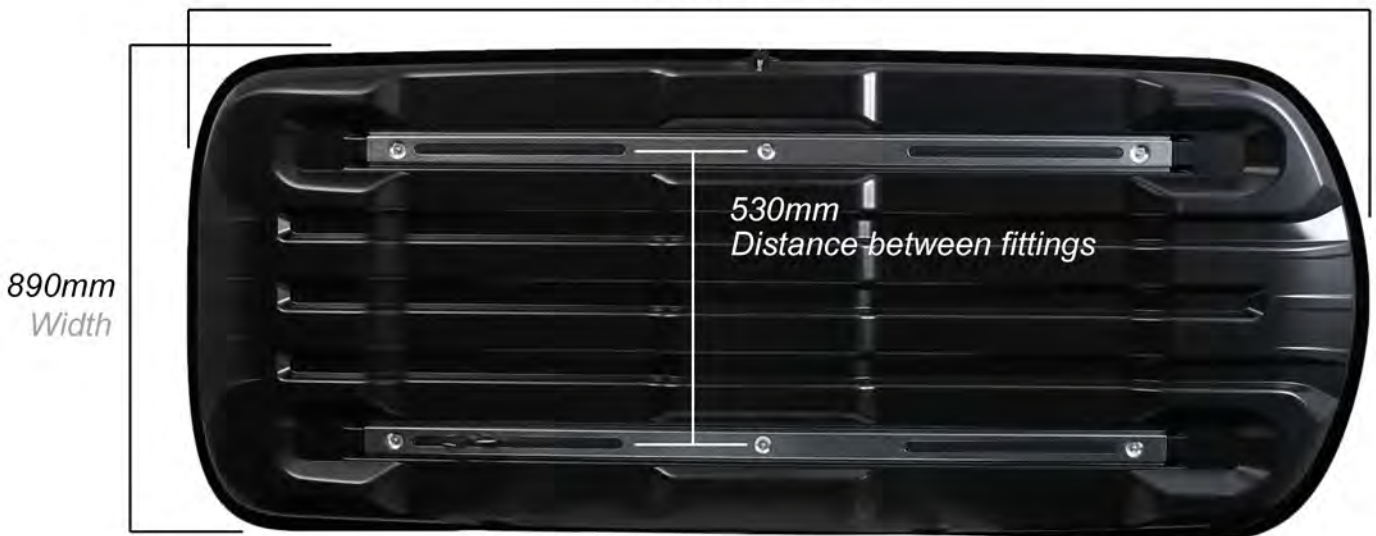

Hapro

Traxer 8.6

- Colour - White**
- Finish - Gloss**
- Capacity - 530 litres**
- Opens from - Dual side opening**
- Opening struts - Dynamic spring struts**
- Locking system - Rotary**
- T-track - Yes**
- Weight - 21.5kg**
- Max load capacity - 75kg**
- Fits bars up to- 95mm W x 38mm D**
- Max no of skis - 7-8**
- Internal Width - 840mm**
- Internal length - 2105mm**
- Length of guarantee - 5 yrs**

Premium-Fit fittings

Luggage strap