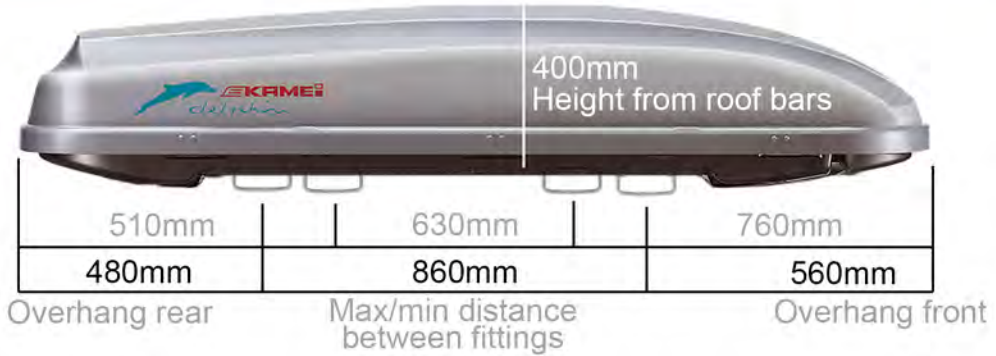

Supplied fittings

Optional T-track fittings

1900mm
Length

- Colour - Black**
- Finish - Metallic**
- Capacity - 340 litres**
- Opens from - Left hand side**
- Opening struts - Hydraulic gas struts**
- Locking system - Push button**
- T-track - Yes, adapter separate**
- Weight - 16kg**
- Max load capacity - 75kg**
- Fits bars up to - 32mm - 83mm**
- Internal Width - 650mm**
- Internal length - 1780mm**
- Max no of skis - 6 (carving)**
- Length of guarantee - 6 yrs**