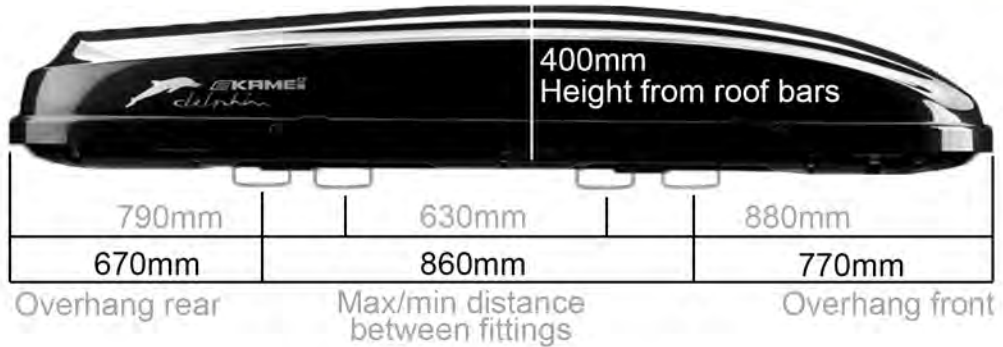

Supplied fittings

Optional T-track fittings

2300mm
Length

- Colour - Black**
- Finish - Matte**
- Capacity - 470 litres**
- Opens from - Left hand side**
- Opening struts - Hydraulic gas struts**
- Locking system - Central**
- T-track - Yes, adapter separate**
- Weight - 19kg**
- Max load capacity - 75kg**
- Fits bars up to - 32mm - 83mm**
- Internal Width - 640mm**
- Internal length - 2020mm**
- Max no of skis - 6**
- Length of guarantee - 6 yrs**