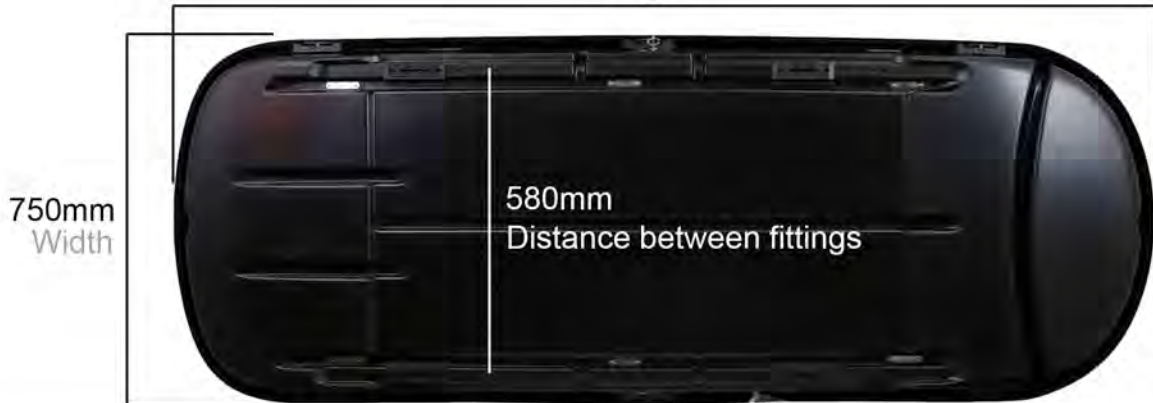

Supplied fittings

Optional T-track fittings

2300mm
Length

- Colour - Black**
- Finish - Matte**
- Capacity - 470 litres**
- Opens from - Left hand side**
- Opening struts - Hydraulic gas struts**
- Locking system - Central**
- T-track - Yes, adapter separate**
- Weight - 19kg**
- Max load capacity - 75kg**
- Fits bars up to - 32mm - 83mm**
- Internal Width - 640mm**
- Internal length - 2020mm**
- Max no of skis - 6**
- Length of guarantee - 6 yrs**