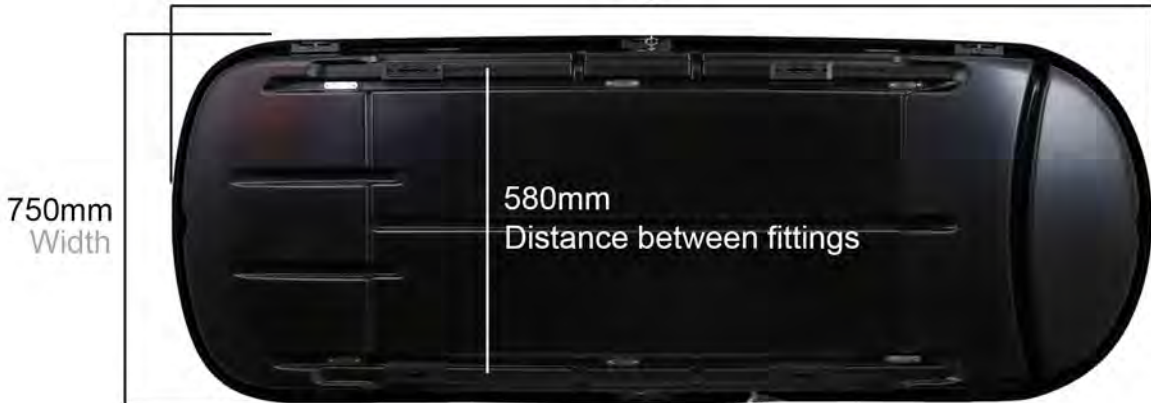

Supplied fittings

Optional T-track fittings

2300mm
Length

Colour - Silver/ grey
Finish - Matte
Capacity - 470 litres
Opens from - Left hand side
Opening struts - Hydraulic gas struts
Locking system - Central
T-track - Yes, adapter separate
Weight - 19kg
Max load capacity - 75kg
Fits bars up to - 32mm - 83mm
Internal Width - 640mm
Internal length - 2020mm
Max no of skis - 6
Length of guarantee - 6 yrs