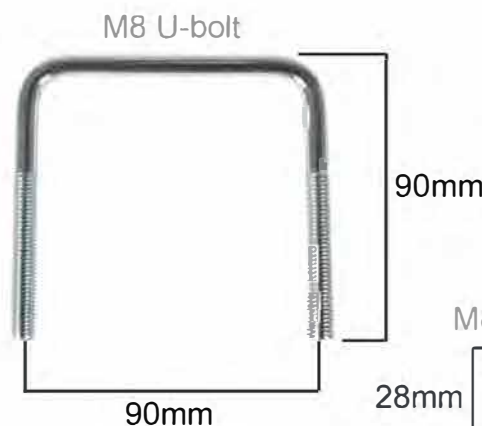

**Colour - Black**  
**Finish - Matte**  
**Capacity - 300 litres**  
**Opens from - Right hand side**  
**Opening struts - Hydraulic gas struts**  
**Locking system - Push button**  
**T-track - Yes, adapter seperate**  
**Weight - 14kg**  
**Max load capacity - 50kg**  
**Fits bars up to - 32mm - 83mm**  
**Internal Width - 560mm**  
**Internal length - 2140mm**  
**Max no of skis - 4**  
**Length of guarantee - 6 yrs**

**Fittings**

**Luggage strap**

**M8 Wing nut**

**U-bolt cover**