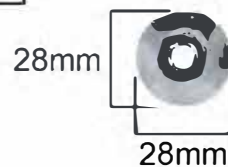

Colour - Black
Finish - Matte
Capacity - 300 litres
Opens from - Right hand side
Opening struts - Hydraulic gas struts
Locking system - Push button
T-track - Yes, adapter seperate
Weight - 14kg
Max load capacity - 50kg
Fits bars up to - 32mm - 83mm
Internal Width - 560mm
Internal length - 2140mm
Max no of skis - 4
Length of guarantee - 6 yrs

Fittings

Luggage strap

M8 Wing nut

U-bolt cover