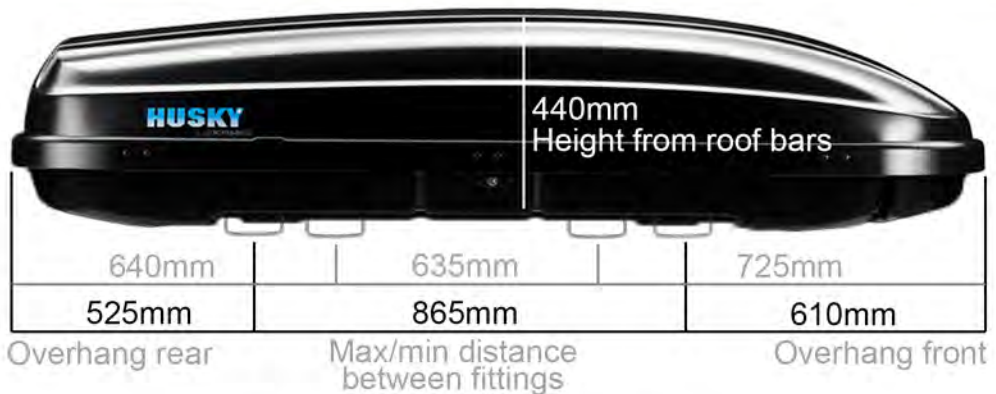

Supplied fittings

Optional T-track fittings

- Colour - Black**
- Finish - Matte**
- Capacity - 510 litres**
- Opens from - Left hand side**
- Opening struts - Hydraulic gas struts**
- Locking system - Central**
- T-track - Yes, adapter separate**
- Weight - 18kg**
- Max load capacity - 75kg**
- Fits bars up to - 32mm - 83mm**
- Internal Width - 800mm**
- Internal length - 1880mm**
- Max no of skis - 6**
- Length of guarantee - 6 yrs**