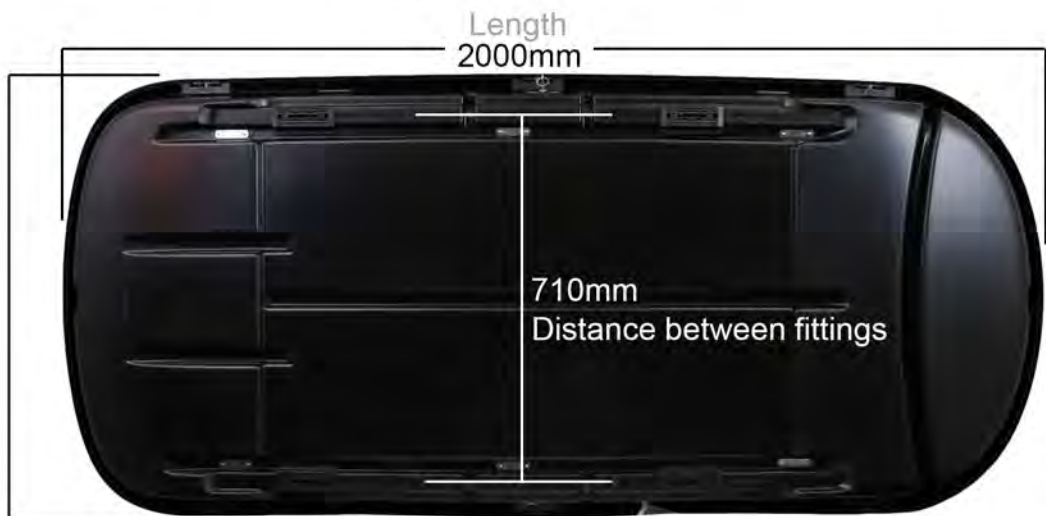

Supplied fittings

Optional T-track fittings

- Colour - Black**
- Finish - Matte**
- Capacity - 510 litres**
- Opens from - Left hand side**
- Opening struts - Hydraulic gas struts**
- Locking system - Central**
- T-track - Yes, adapter separate**
- Weight - 18kg**
- Max load capacity - 75kg**
- Fits bars up to - 32mm - 83mm**
- Internal Width - 800mm**
- Internal length - 1880mm**
- Max no of skis - 6**
- Length of guarantee - 6 yrs**