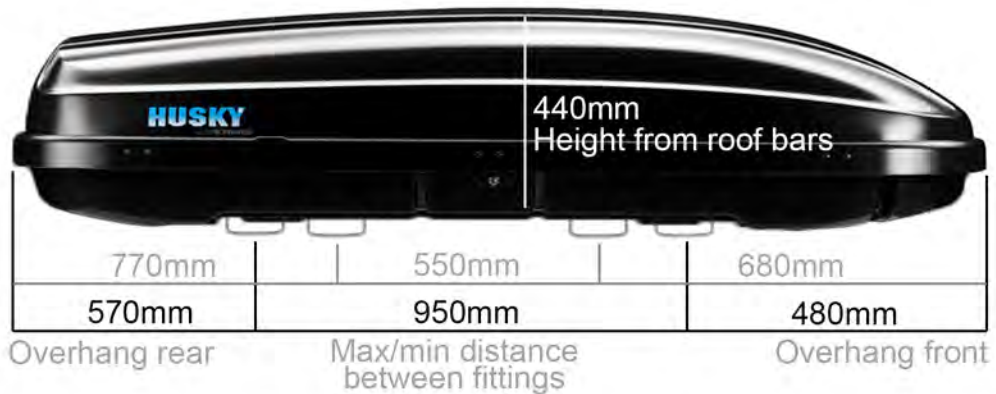

Supplied fittings

Optional T-track fittings

- Colour - Black**
- Finish - Matte**
- Capacity - 510 litres**
- Opens from - Left hand side**
- Opening struts - Hydraulic gas struts**
- Locking system - Central**
- T-track - Yes, adapter separate**
- Weight - 18kg**
- Max load capacity - 75kg**
- Fits bars up to - 32mm - 83mm**
- Internal Width - 800mm**
- Internal length - 1880mm**
- Max no of skis - 6**
- Length of guarantee - 6 yrs**