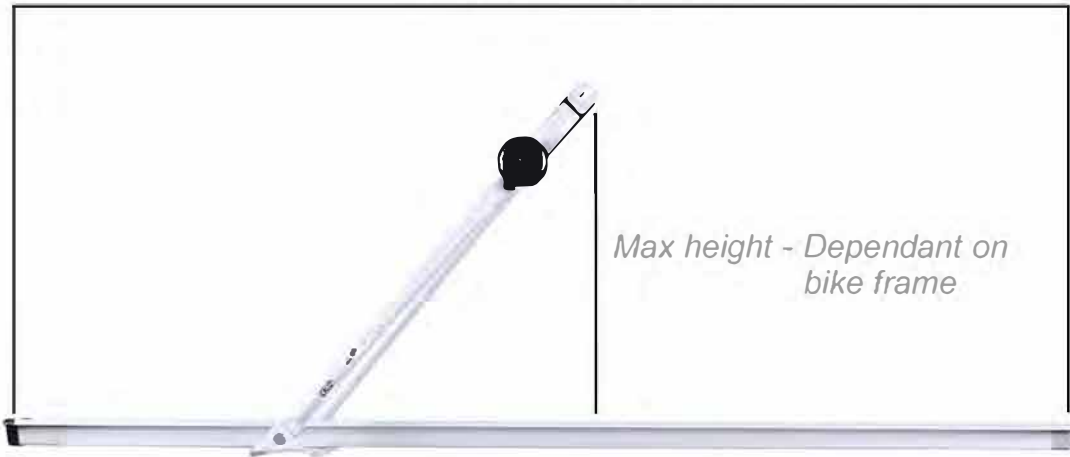

1300mm Total length

240mm
Max width

90mm
Interior clamp
width - max

30mm
Interior clamp
width - min

700mm

320mm
Front
over
hang

230mm
Rear
Over
hang

Steel bar (supplied fitting)

Varies for each vehicle

AeroBar (T-track fitting)

550mm
Min roof bar space
for two

- Make - CRUZ**
- Model - CR940006 / CR940007 Bici rack**
- Mount - Roof mount**
- Type - Frame holder**
- Colour / finish - Silver / black**
- Weight - 3kg**
- Max bike weight - 15kg**
- Max number of bikes per carrier - 1**
- Max wheelbase - 1150mm**
- Min wheelbase - Dependent on bike frame size**
- Bike to carrier lock - Yes**
- Carrier to vehicle lock - No we recommend using a cable lock**
- Fits bars up to - 45mm W x 40mm D**
- Compatible downtube dimensions - Max 90mm D x 80mm W**
- Fits aluminium bars - Yes supplied with t-track adapters**
- Fits steel bars - Yes supplied with U-bolts**
- Length of wheel straps - 290mm**
- Length of guarantee - 2 years**
- Important information - Top and tail when fitting to use less space**