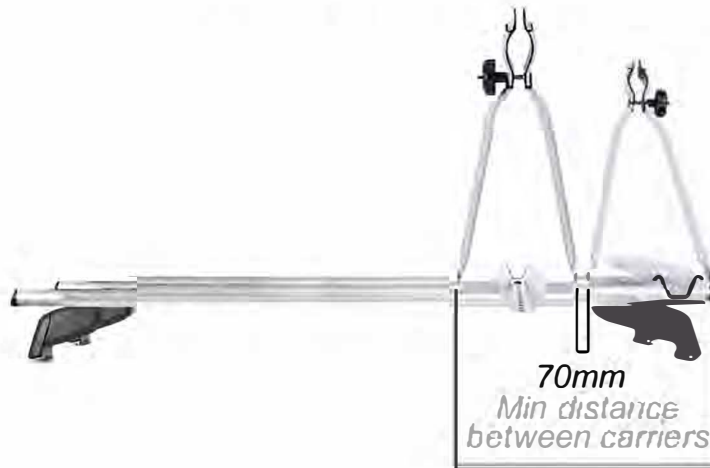

1300mm Total length

240mm
Max width

90mm
Interior clamp
width - max

30mm
Interior clamp
width - min

700mm

320mm
Front
over
hang

230mm
Rear
Over
hang

Steel bar (supplied fitting)

Varies for each vehicle

AeroBar (T-track fitting)

550mm
Min roof bar space
for two

- Make - CRUZ**
- Model - CR940006 / CR940007 Bici rack**
- Mount - Roof mount**
- Type - Frame holder**
- Colour / finish - Silver / black**
- Weight - 3kg**
- Max bike weight - 15kg**
- Max number of bikes per carrier - 1**
- Max wheelbase - 1150mm**
- Min wheelbase - Dependent on bike frame size**
- Bike to carrier lock - Yes**
- Carrier to vehicle lock - No we recommend using a cable lock**
- Fits bars up to - 45mm W x 40mm D**
- Compatible downtube dimensions - Max 90mm D x 80mm W**
- Fits aluminium bars - Yes supplied with t-track adapters**
- Fits steel bars - Yes supplied with U-bolts**
- Length of wheel straps - 290mm**
- Length of guarantee - 2 years**
- Important information - Top and tail when fitting to use less space**