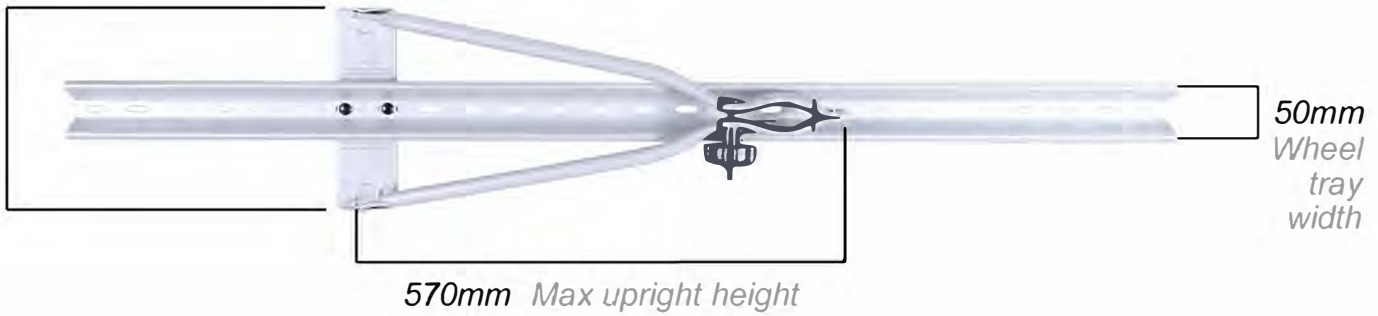

1300mm Total length

240mm
Max width

90mm
Interior clamp
width - max

30mm
Interior clamp
width - min

700mm

320mm
Front
over
hang

230mm
Rear
Over
hang

Steel bar (supplied fitting)

Varies for each vehicle

AeroBar (T-track fitting)

550mm
Min roof bar space
for two

- Make - CRUZ**
- Model - CR940006 / CR940007 Bici rack**
- Mount - Roof mount**
- Type - Frame holder**
- Colour / finish - Silver / black**
- Weight - 3kg**
- Max bike weight - 15kg**
- Max number of bikes per carrier - 1**
- Max wheelbase - 1150mm**
- Min wheelbase - Dependent on bike frame size**
- Bike to carrier lock - Yes**
- Carrier to vehicle lock - No we recommend using a cable lock**
- Fits bars up to - 45mm W x 40mm D**
- Compatible downtube dimensions - Max 90mm D x 80mm W**
- Fits aluminium bars - Yes supplied with t-track adapters**
- Fits steel bars - Yes supplied with U-bolts**
- Length of wheel straps - 290mm**
- Length of guarantee - 2 years**
- Important information - Top and tail when fitting to use less space**