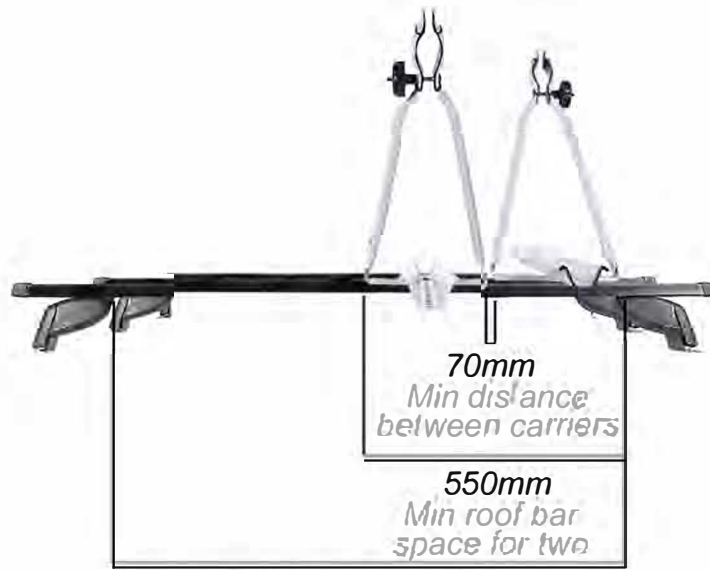

1300mm Total length

240mm
Max width

90mm
Interior clamp
width - max

30mm
Interior clamp
width - min

700mm

320mm
Front
over
hang

230mm
Rear
Over
hang

Steel bar (supplied fitting)

Varies for each vehicle

AeroBar (T-track fitting)

550mm
Min roof bar space
for two

- Make - CRUZ**
- Model - CR940006 / CR940007 Bici rack**
- Mount - Roof mount**
- Type - Frame holder**
- Colour / finish - Silver / black**
- Weight - 3kg**
- Max bike weight - 15kg**
- Max number of bikes per carrier - 1**
- Max wheelbase - 1150mm**
- Min wheelbase - Dependent on bike frame size**
- Bike to carrier lock - Yes**
- Carrier to vehicle lock - No we recommend using a cable lock**
- Fits bars up to - 45mm W x 40mm D**
- Compatible downtube dimensions - Max 90mm D x 80mm W**
- Fits aluminium bars - Yes supplied with t-track adapters**
- Fits steel bars - Yes supplied with U-bolts**
- Length of wheel straps - 290mm**
- Length of guarantee - 2 years**
- Important information - Top and tail when fitting to use less space**