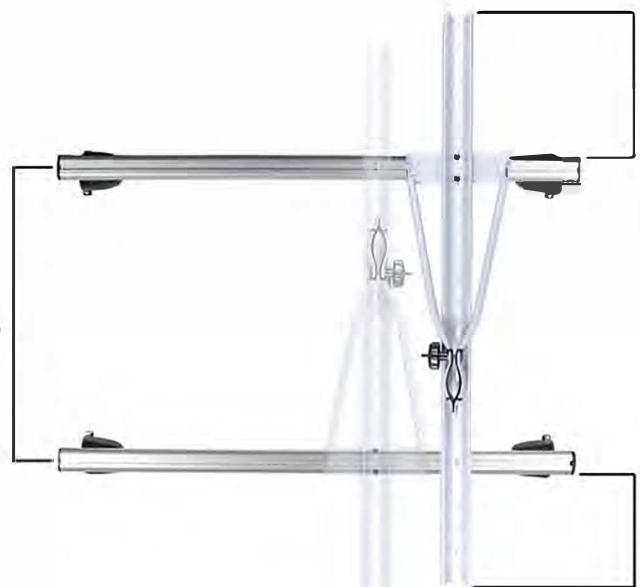

1300mm Total length

240mm
Max width

90mm
Interior clamp
width - max

30mm
Interior clamp
width - min

700mm

320mm
Front
over
hang

230mm
Rear
Over
hang

Steel bar (supplied fitting)

Varies for each vehicle

AeroBar (T-track fitting)

550mm
Min roof bar space
for two

- Make - CRUZ**
- Model - CR940006 / CR940007 Bici rack**
- Mount - Roof mount**
- Type - Frame holder**
- Colour / finish - Silver / black**
- Weight - 3kg**
- Max bike weight - 15kg**
- Max number of bikes per carrier - 1**
- Max wheelbase - 1150mm**
- Min wheelbase - Dependent on bike frame size**
- Bike to carrier lock - Yes**
- Carrier to vehicle lock - No we recommend using a cable lock**
- Fits bars up to - 45mm W x 40mm D**
- Compatible downtube dimensions - Max 90mm D x 80mm W**
- Fits aluminium bars - Yes supplied with t-track adapters**
- Fits steel bars - Yes supplied with U-bolts**
- Length of wheel straps - 290mm**
- Length of guarantee - 2 years**
- Important information - Top and tail when fitting to use less space**