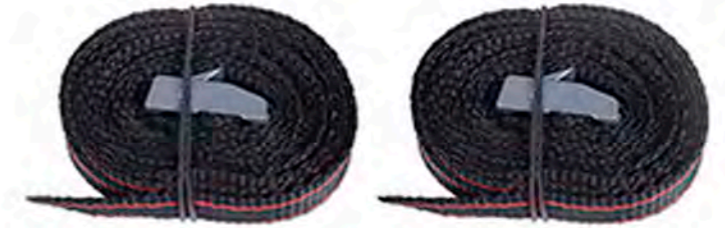

52699 10 -

*Kamei fitting kit for Husky L/M
and Delphin roof boxes with 90mm fittings*

52043 07 -

*Kamei U bolts (x4)
for 90mm simple/comfort sliding fitting*

52011 03 -

Kamei internal load strap (pair)

52093 -

*Kamei M8 wing nut (x1)
for 90mm simple/comfort sliding fitting*

52691 01 -

*Kamei internal clamp
for comfort sliding fittings*

52690 01 -

*Kamei Z profile for
comfort sliding fitting (x1)*

52595 03 -

*KAMEI gas strut for
Kamei Husky XXL*

52098 -

*Kamei M6 wing nut (x1)
for 52003/52004 adapters*

52057/07 -

Kamei 'one lock system' keys (x2)