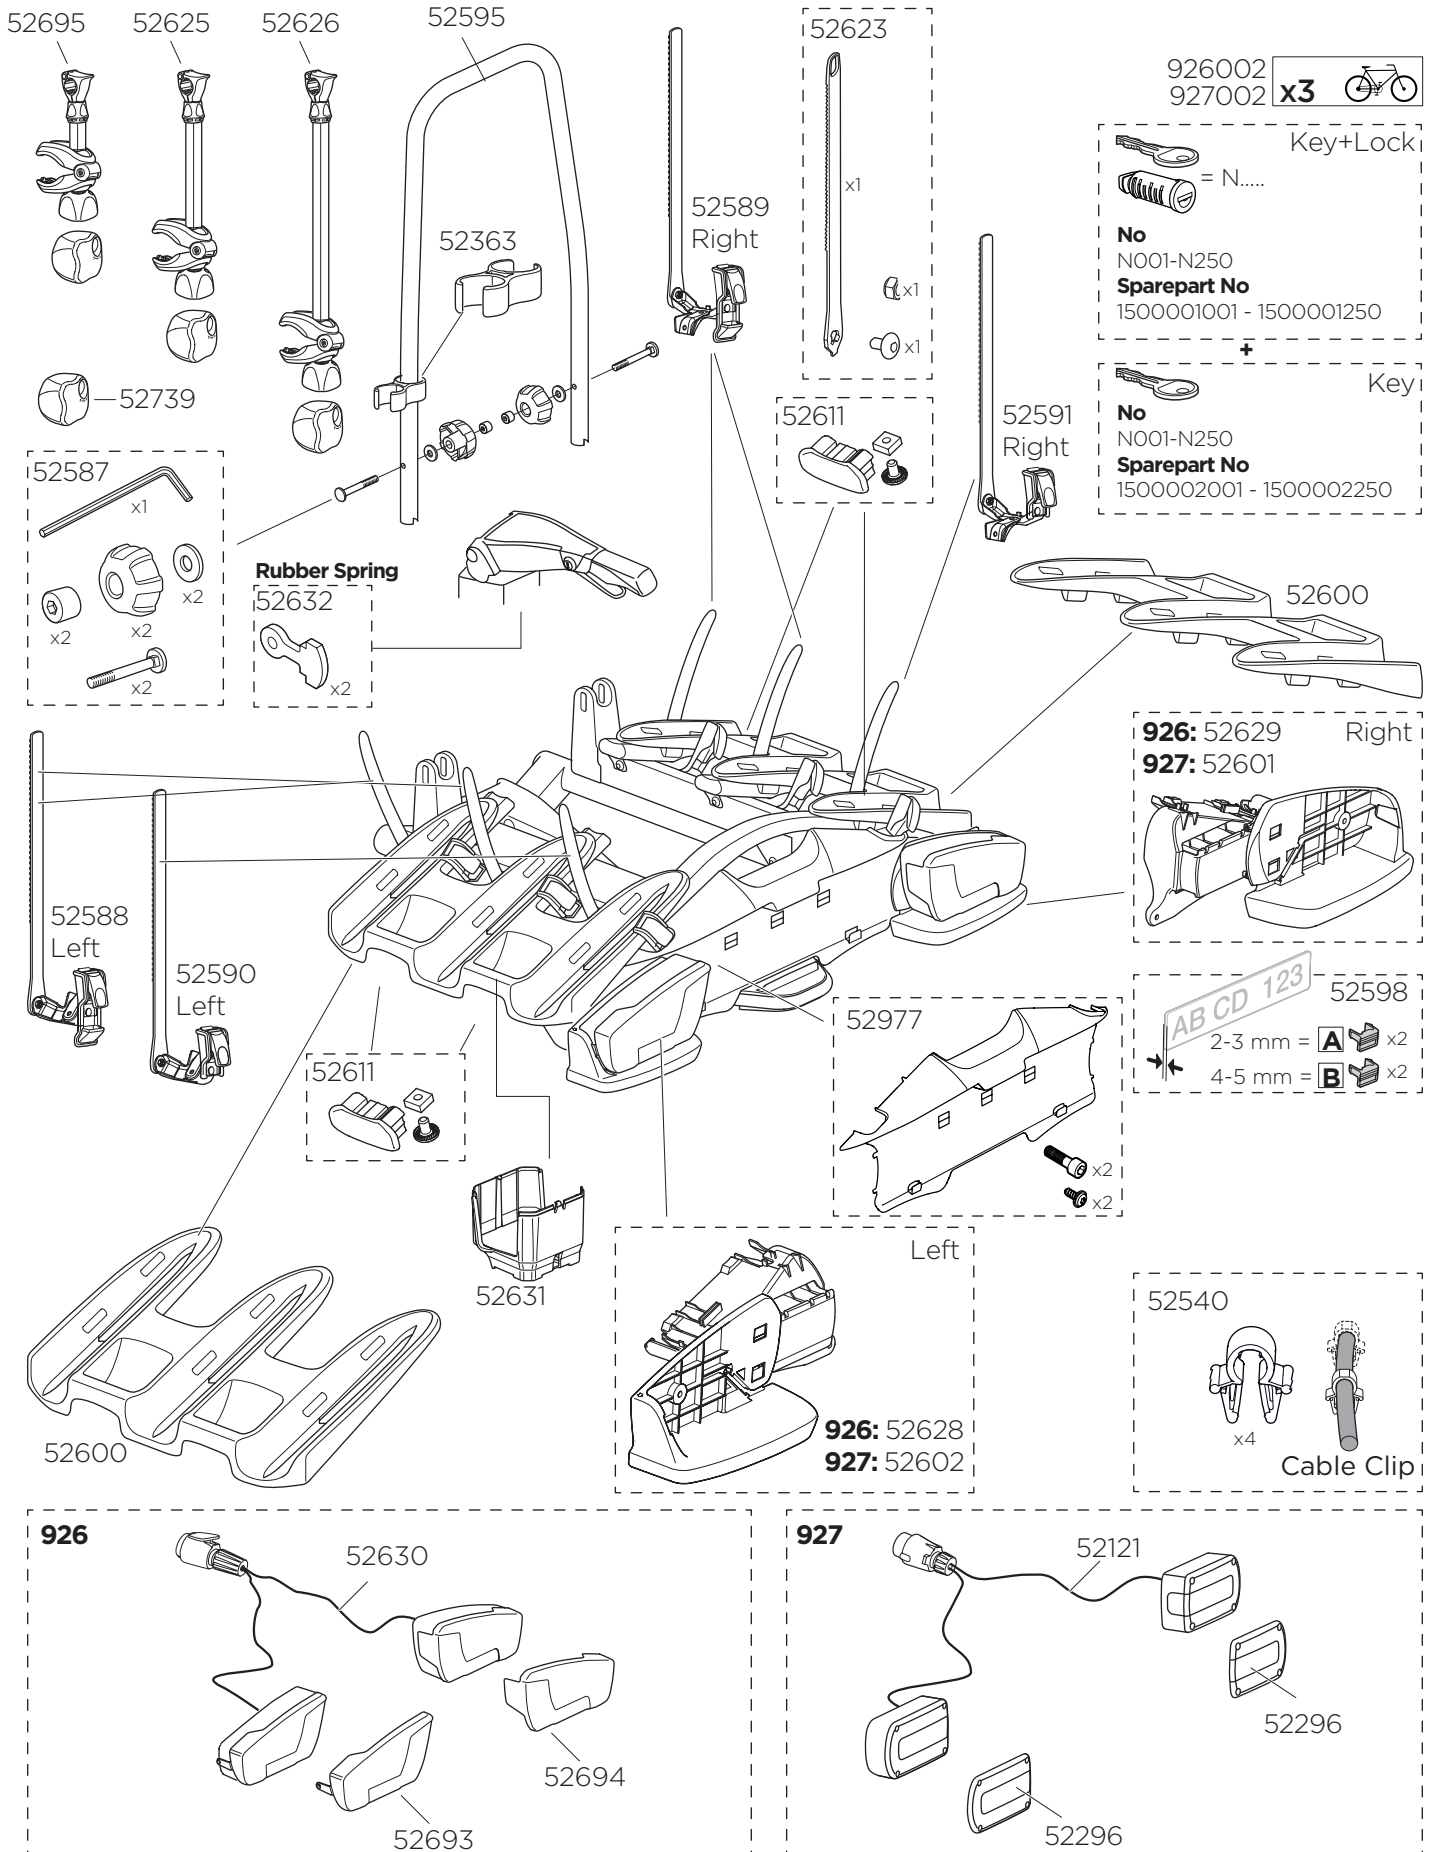

Thule VeloCompact

926, 927

THULE
SWEDEN

926002
927002 **x3**

Key+Lock
= N....
No
N001-N250
Sparepart No
1500001001 - 1500001250

Key
No
N001-N250
Sparepart No
1500002001 - 1500002250

926: 52629 Right
927: 52601

52598
2-3 mm = **A** x2
4-5 mm = **B** x2

52540
x4
Cable Clip

» PART OF THULE GROUP