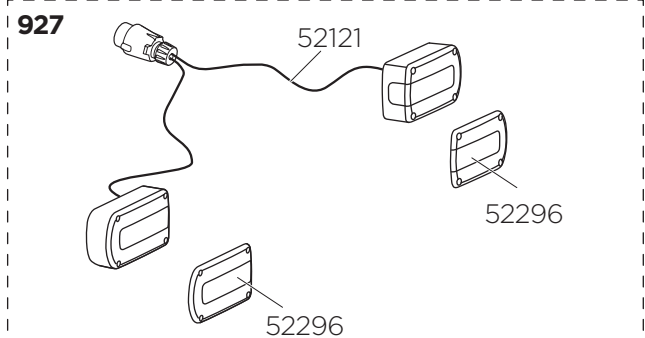

Thule VeloCompact

926, 927

THULE
SWEDEN

926002
927002 **x3**

Key+Lock
= N....
No
N001-N250
Sparepart No
1500001001 - 1500001250

Key
No
N001-N250
Sparepart No
1500002001 - 1500002250

926: 52629 Right
927: 52601

52598
2-3 mm = **A** x2
4-5 mm = **B** x2

52540
x4
Cable Clip

» PART OF THULE GROUP