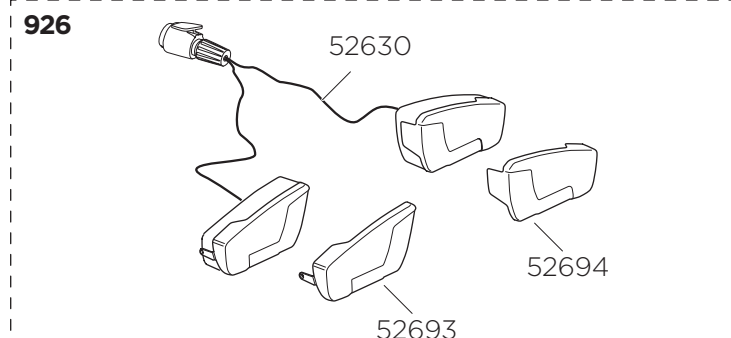

Thule VeloCompact

926, 927

THULE
SWEDEN

926002
927002 **x3**

Key+Lock
= N....
No
N001-N250
Sparepart No
1500001001 - 1500001250

Key
No
N001-N250
Sparepart No
1500002001 - 1500002250

926: 52629 Right
927: 52601

52598
2-3 mm = **A** x2
4-5 mm = **B** x2

52540
x4
Cable Clip

» PART OF THULE GROUP